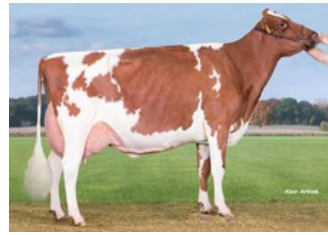

JU Lonia 167 Red EX-92

JU Lonia 167 Red EX-92

JU Lonia 95 VG-86

JU Lonia 167 Red EX-92

JU Lonia 167 Red EX-92

EX-92 Destry RDC x VG-87 Gogo x VG-86 Lightning RDC x VG-85 Tulip x VG-86 Andries x VG-85 Jubilant RF

2nd in her class at HHH show 2018 (National Show) and honorable mention older cows!

2nd in her class at HHH show 2017 (National Show) and honorable mention older cows!

1st in her class at HHH show 2016 (National Show) and honorable mention older cows!

Moeder van JU Stefan en Levensproductie: 59.756kgM 3.88%F 3.64%P

♂ LIGHTNING RDC

♀ APINA MASSIA 14 VG-85

Lev. prod. 919d 20.273kgM 5.59%V 1.133kgV 4.31%E 873kgE

♂ TULIP

**VOLGENDE GENERATIES**

- Massia 13 VG-86 (v. Andries)
- Massia 9 VG-85 (v. Jubilant RF)