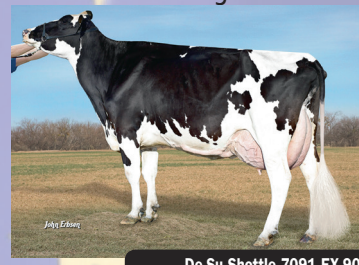

De-Su Shottle 7091 EX-90

Polled Style-P with 149 gRZG x Odaddy x Robust x De-Su Shottle 7091 EX-90 x De-Su Oman 6126 VG-86 x BMW Georgia EX. Cow family of Galaxy, Observer, Spur a.o.