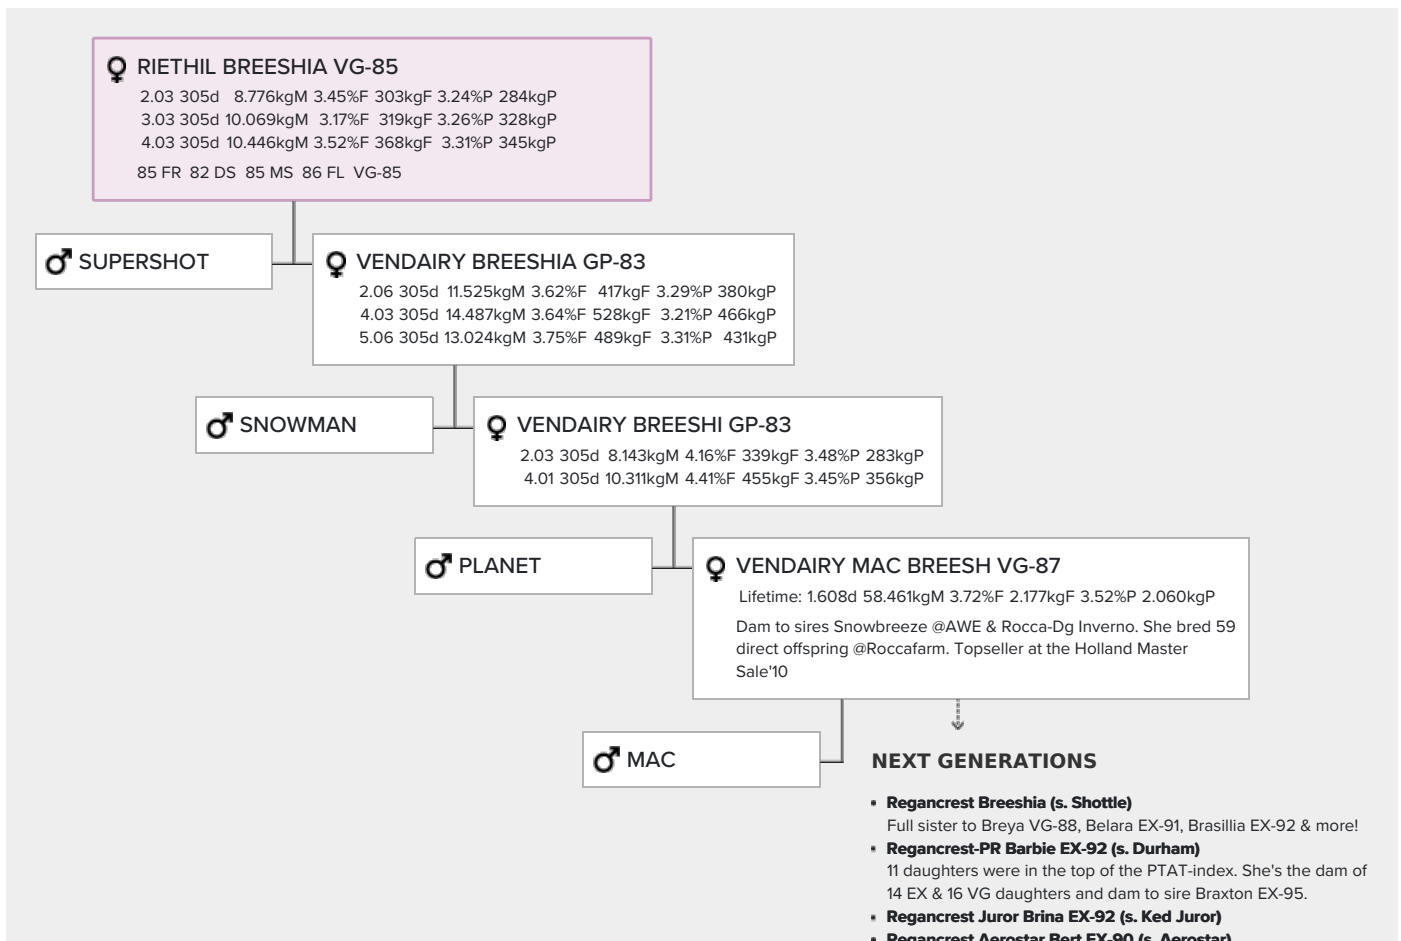

Vendairy Mac Breesch VG-87

Regancrest-PR Barbie EX-92

VG-85 Supershot x GP-83 Snowman x GP-83 Planet x VG-87 Mac x Shottle x EX-92 Durham x EX-92 Ked Juror x EX-90 Aerostar x EX-91 Chief Mark x EX-90 Chairman

Lovely Supershot daughter from the Regancrest-PR Barbie family

Great-granddam is the famous Mac daughter Vendairy Mac Breesch

Breeschia combines milk and excellent health traits

GENOMICS

Genomic index USA: **+2246 GTPI** (2024-04)

Production	1127 M	-0.14%F	-0.03%P	3 F	25 P	268 NM
Health	+3.2 PL	2.73 SCS	-0.8 DPR			
Type	0.93 UDC	0.53 F&L	0.39 PTAT			

Genomic index NLD: **+286 GNVI** (2017-12; B&W)

Production	1757 M	-0.37%F	-0.24%P	36 F	36 P	248 INET
Health	792 LVD	109 UGH	111 CGT	99 VRU		
Type	103 FR	105 RB	112 UI	103 BE	110 TOT	

PEDIGREE

- **Regancrest Mark Chairman Bea EX-91 (s. Chief Mark)**
- **Regancrest Board Chairman Bea EX-90 (s. Chairman)**