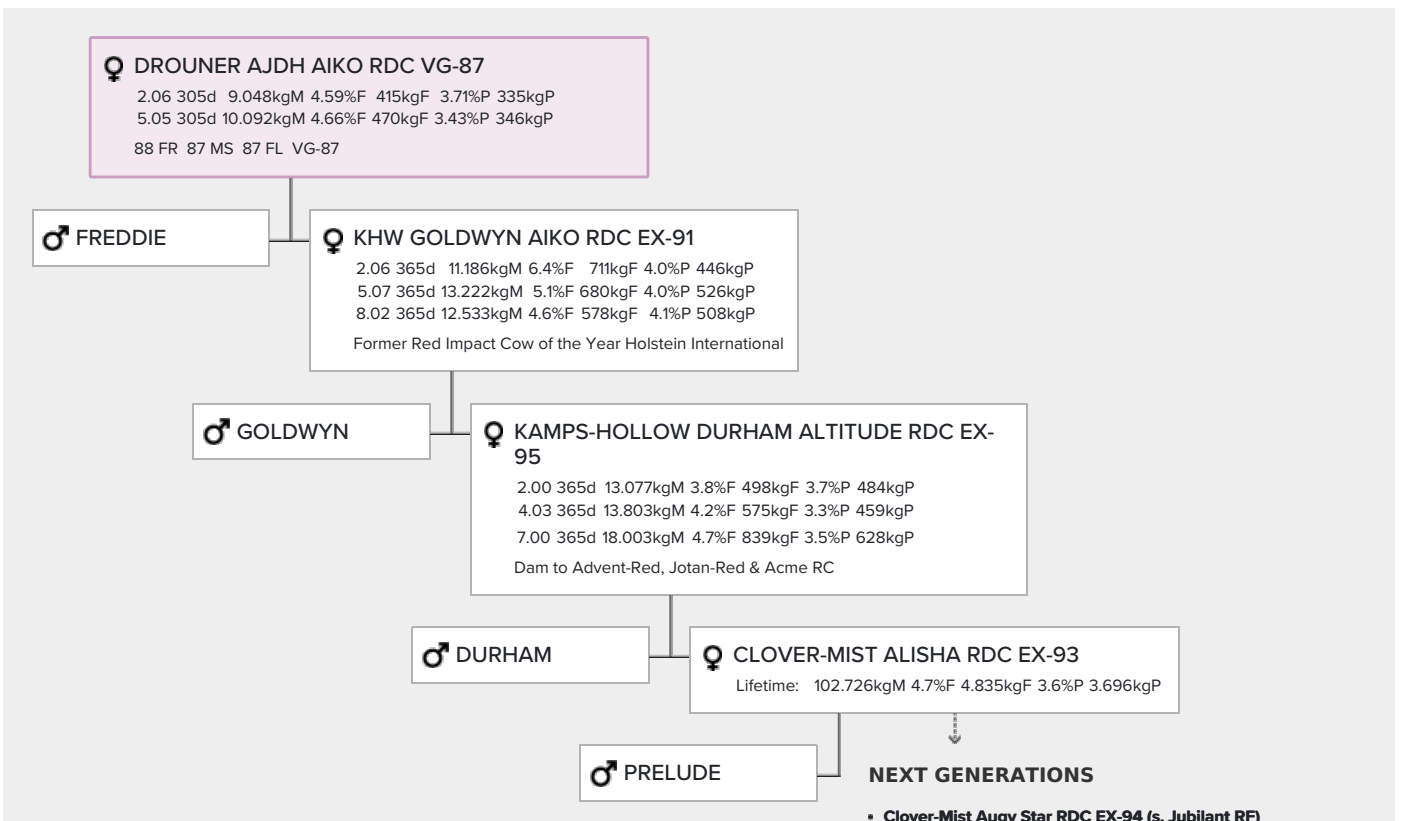

Drouner AJDH Aiko RDC VG-87

KHW Goldwyn Aiko RDC EX-91

VG-87 Freddie x EX-91 Goldwyn x EX-95 Durham x EX-93 Prelude x EX-94 Jubilant RF x EX-96 Marquis King x EX-90 Brutus x EX-90 Lucifer Lad

Dam of the poven bulls **Drouner Effektiv (RSH)** and **Drouner Rednex (KI Kampen)**

From the Altitude, Apple, Jotan, Acme, Big Apple family

Dam is halvesister to R&W One Million Dollar cow KHW Regiment Apple Red

GENOMICS

Genomic index DEU: **+103 GRZG** (2024-04)

Production	-977 M	0.28%F	0.23%P	-13 F	-12 P	91 RZM
Health	105 RZN	99 RZS	113 RZR	106 RZGes	-57 RZ€	
Type	106 KÖR	96 MTY	106 EUT	110 FUN	110 RZE	

Genomic index USA: **+2091 GTPI** (2024-04)

Production	-902 M	0.15%F	0.11%P	5 F	1 P	69 NM
Health	+1.3 PL	3.03 SCS	+0.9 DPR			
Type	0.77 UDC	0.53 F&L	0.35 PTAT			

Genomic index NLD: **+177 GNVI** (2016-04; B&W)

Production	138 M	0.29%F	0.12%P	31 F	15 P	129 INET
Health	371 LVD	102 UGH	102 CGT	100 VRU		
Type	108 FR	106 RB	110 UI	104 BE	111 TOT	

PEDIGREE

- **D-R-A August EX-96 (s. Marquis King)**
- **D-R-A Ideal Precious Leader EX-90 (s. Brutus)**
- **D-R-A Princess Lad Leader EX-90 (s. Lucifer Lad)**