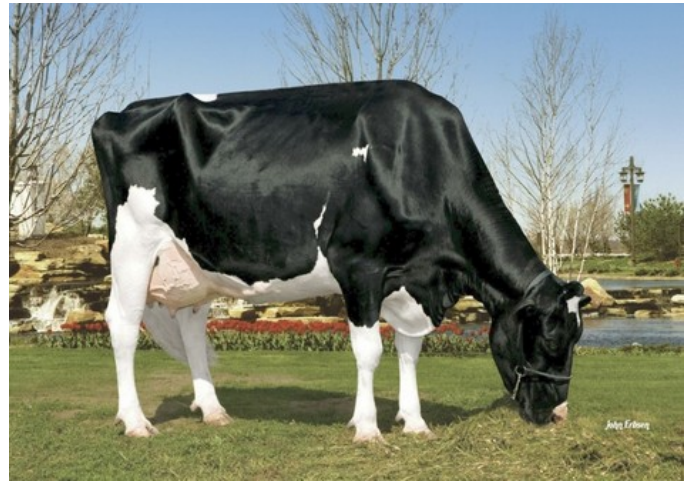

KHW Regiment Apple-Red EX-96

Kamps-Hollow Durham Altitude EX-95

Aircraft**Rc* x VG-88 Altitude-Red x Atwood x EX-96 Regiment x EX-95 Durham x EX-93 Prelude x EX-94 Jubilant RF x EX-96 Marquis King x EX-90 Brutus x EX-90 Lucifer Lad