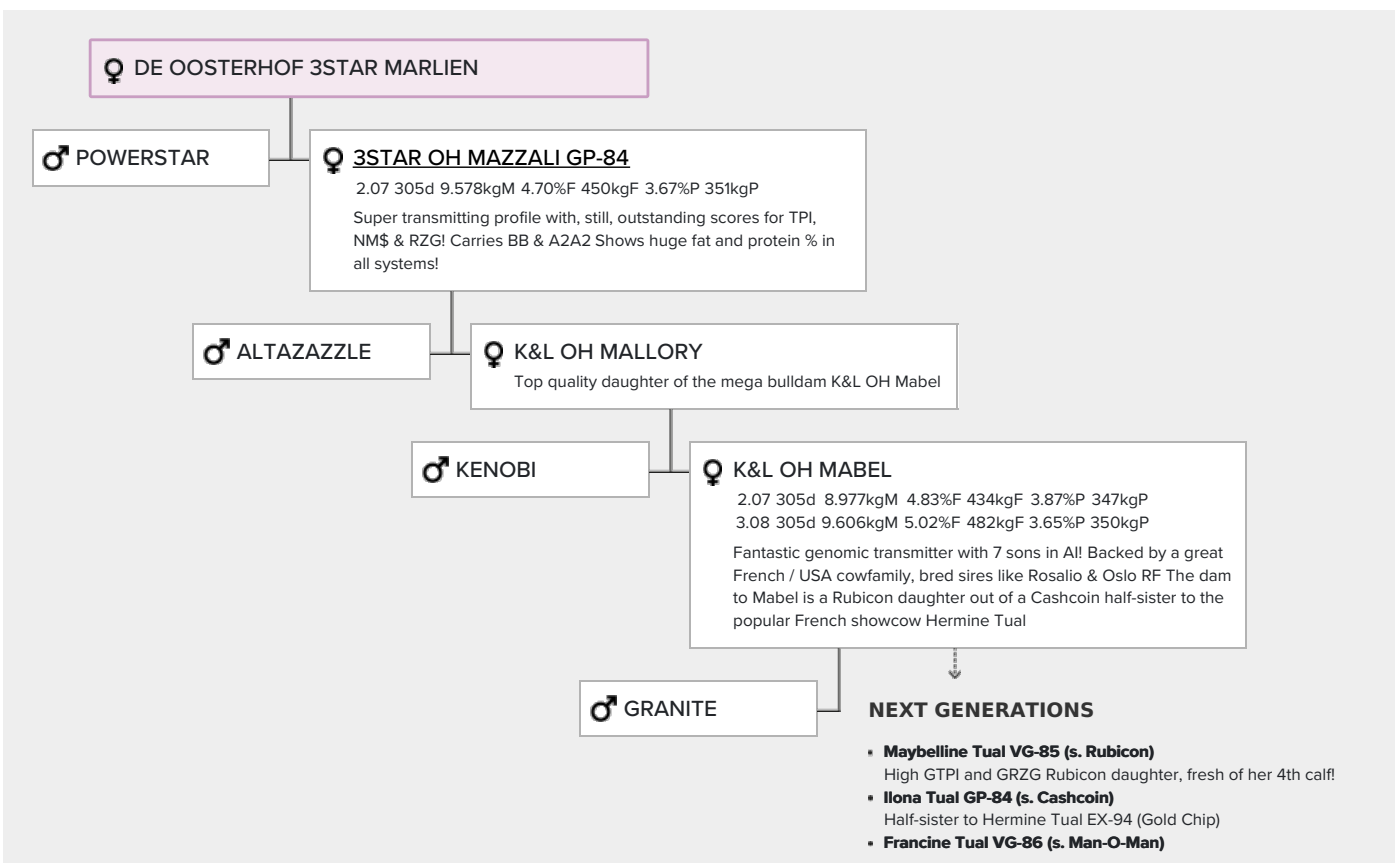

- Peak Powerstar with A22 & BB, very high for NVI & RZG!
- From none other than the famous Mabel cow family!
- Top 10 Powerstar daughter for gTPI

GENOMICS

Genomic index DEU: **+152 GRZG** (2024-04)

Production	687 M	0.61%F	0.26%P	94 F	52 P	147 RZM
Health	121 RZN	122 RZS	113 RZR	121 RZGes	2521 RZ€	
Type	106 KÖR	106 MTY	105 EUT	89 FUN	102 RZE	

Genomic index USA: **+3069 GTPI** (2024-04)

Production	716 M	0.28%F	0.13%P	109 F	59 P	1088 NM
Health	+6.8 PL	2.61 SCS	+0.2 DPR			
Type	1.44 UDC	-0.06 F&L	1.15 PTAT			

Genomic index NLD: **+333 GNV** (2024-04; B&W)

Production	796 M	0.76%F	0.30%P	107 F	57 P	472 INET
Health	575 LVD	110 UGH	109 CGT	107 VRU		
Type	101 FR	101 RB	107 UI	91 BE	99 TOT	

PEDIGREE

Dam of Hermine Tual EX-94, EX-95 MS (s. Gold Chip)

- **Aurore Tual VG-86 (s. Shottle)**
- Lifetime production : 114.950 kg milk!
- **Uvel Tual GP-84 (s. Finley)**
- **Brett Tanazany (s. Brett)**