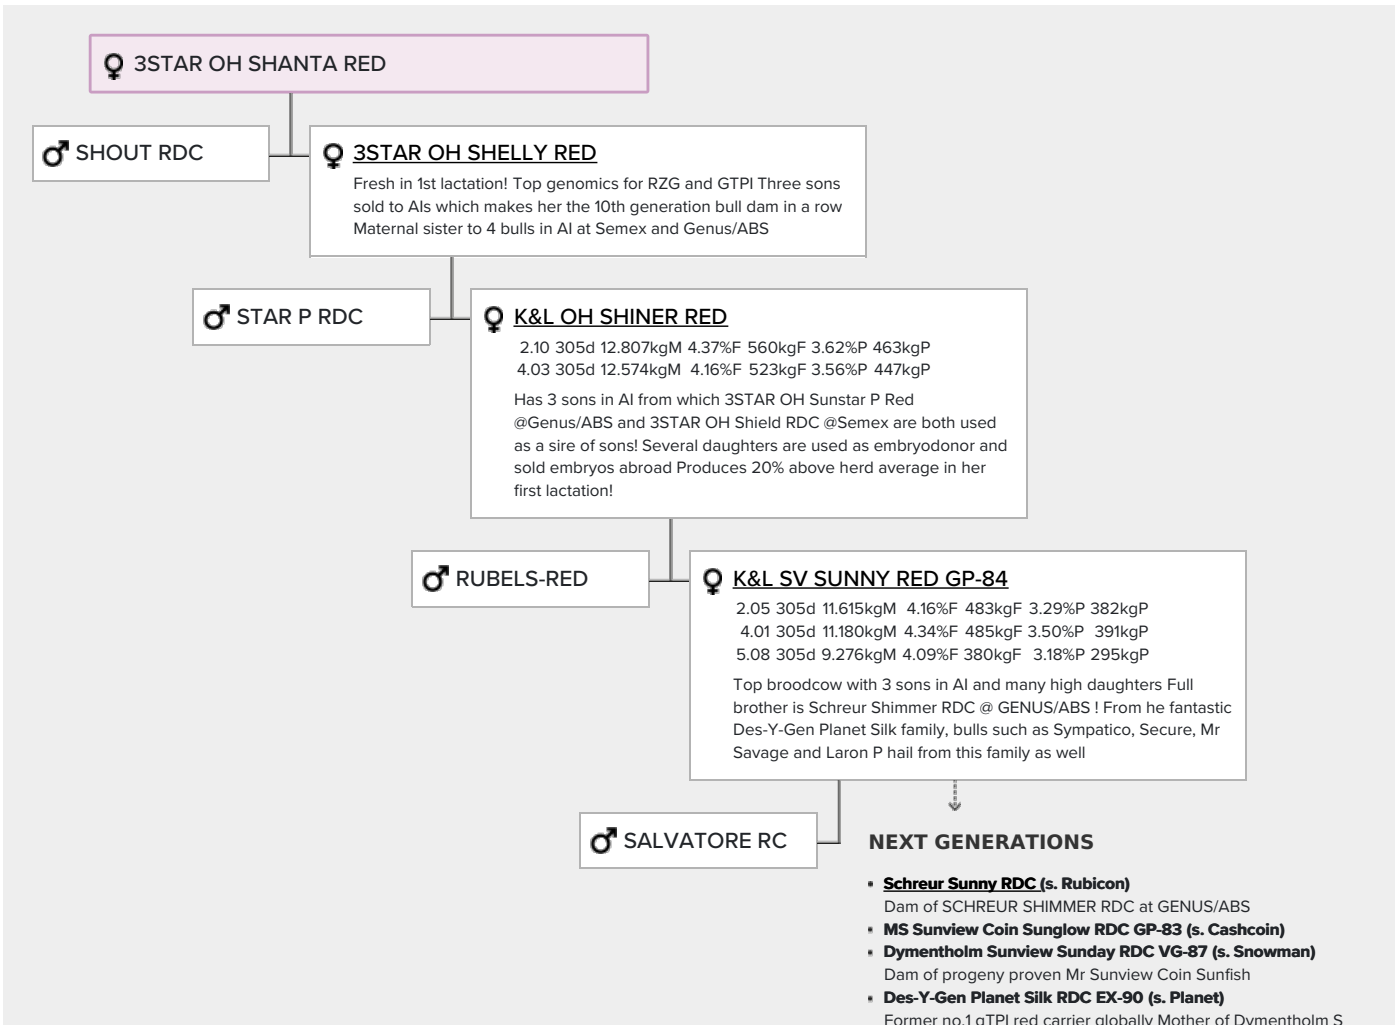

Also tested in France where she is also doing very well.

GENOMICS

Genomic index DEU: **+152 GRZG** (2024-04)

Production	1890 M	-0.11%F	-0.06%P	65 F	59 P	144 RZM
Health	121 RZN	113 RZS	106 RZR	118 RZGes	2302 RZ€	
Type	102 KÖR	118 MTY	109 EUT	111 FUN	118 RZE	

Genomic index NLD: **+311 GNV** (2024-04; R&W)

Production	2394 M	-0.37%F	-0.17%P	68 F	68 P	453 INET
Health	681 LVD	104 UGH	106 CGT	102 VRU		
Type	93 FR	95 RB	106 UI	99 BE	100 TOT	

PEDIGREE

Sympatico Dam of Dymentholm S Sympatico who was one of the highest gTPI & gLPI bulls. Sold for \$1.000.000 as an 2-yr-old together with offspring!