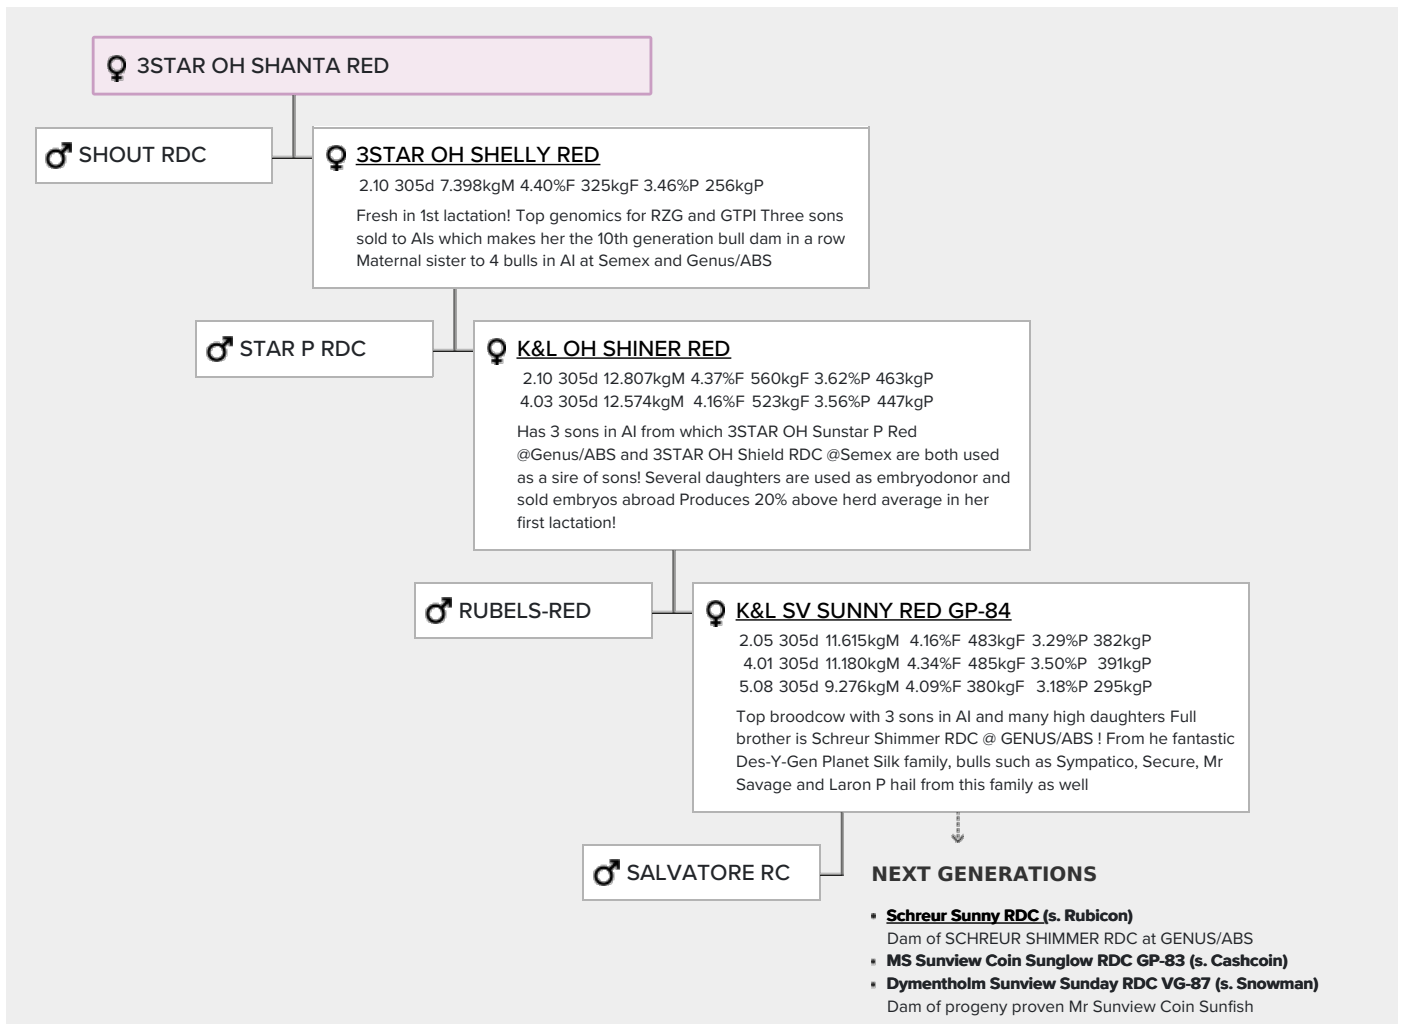

Des-Y-Gen Planet Silk EX-90

K&L SV Sunny Red GP-84

Shout RDC x Star P RDC x Rubels-Red x GP-84 Salvatore Rc x Rubicon x GP-83 Cashcoin x VG-87 Snowman x EX-90 Planet x VG-85 Bolton x VG-87 Goldwyn

THI Shout RDC which is sky-high on RZG & NVI!

Also tested in France where she is also doing very well.

GENOMICS

Genomic index DEU: **+148 GRZG** (2024-09)

Production	1837 M	-0.11%F	-0.06%P	63 F	57 P	142 RZM
Health	120 RZN	113 RZS	105 RZR	116 RZGes	2159 RZ€	
Type	102 KÖR	118 MTY	108 EUT	109 FUN	115 RZE	

Genomic index NLD: **+306 GNV** (2024-08; R&W)

Production	2448 M	-0.43%F	-0.17%P	64 F	70 P	493 INET
Health	691 LVD	104 UGH	106 CGT	102 VRU		
Type	93 FR	95 RB	106 UI	100 BE	100 TOT	

PEDIGREE

- **Des-Y-Gen Planet Silk RDC EX-90 (s. Planet)**
Former no.1 gTPI red carrier globally Mother of Dymentholm S Sympatico Dam of Dymentholm S Sympatico who was one of the highest gTPI & gLPI bulls. Sold for \$1.000.000 as an 2-yr-old together with offspring!
- **Gen-I-Beq Bolton Silence RDC VG-85 (s. Bolton)**
Sons in AI, such as Des-Y-Gen Santos & Des-Y-Gen Solero Full sister to Silence, sold for \$ 104.000
- **Gen-I-Beq Goldwyn Secret RC VG-87 (s. Goldwyn)**
Dam to Secure Red & Mr Savage At least six excellent classified daughters Voted Red Impact Cow of the year 2011