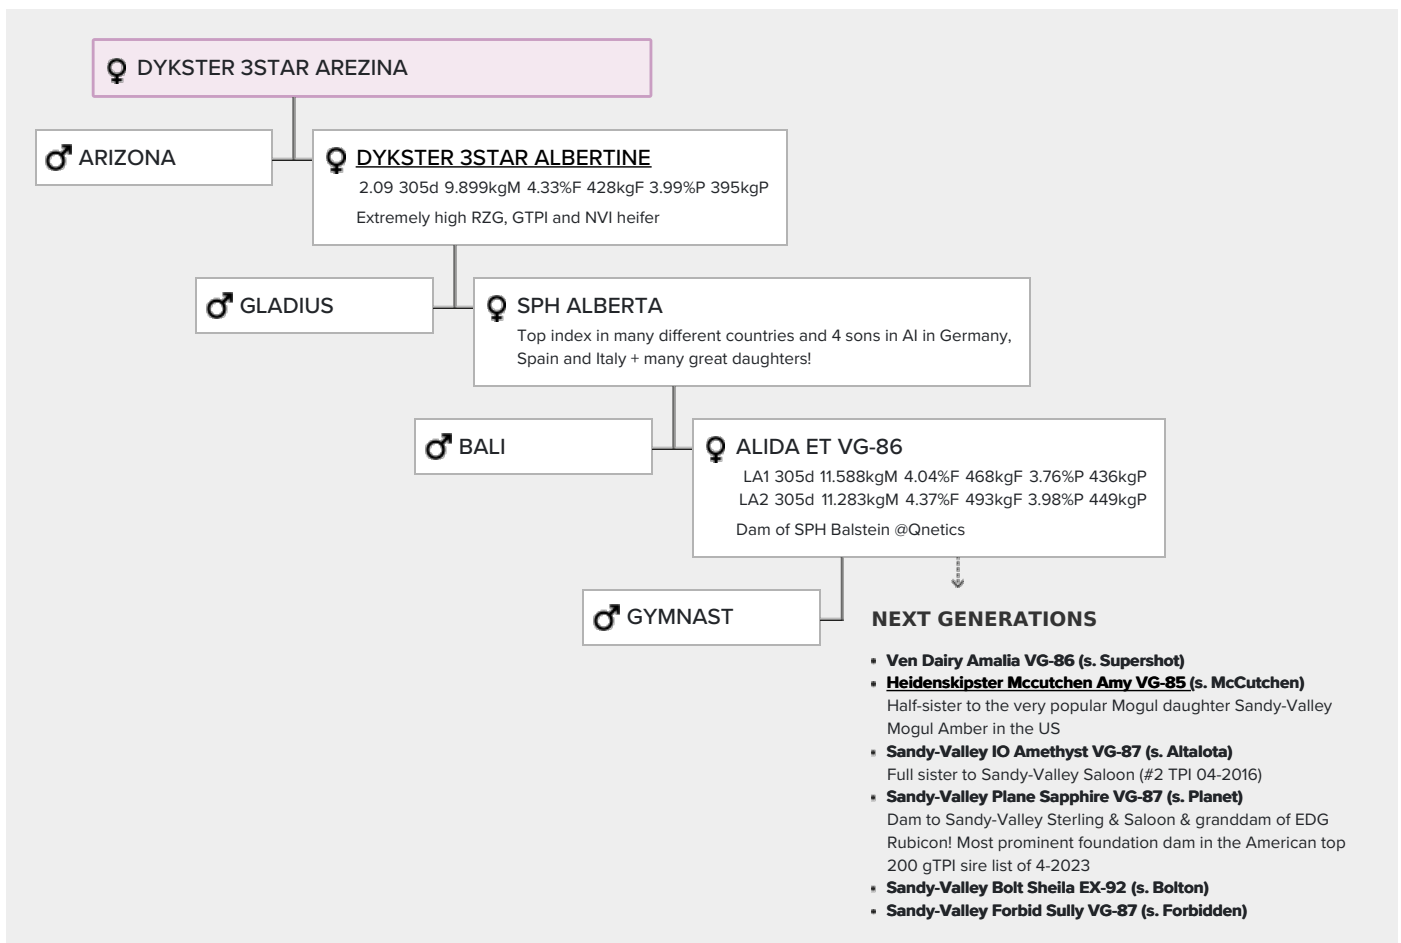

Alida ET VG-86

Sandy-Valley IO Amethyst VG-87

Sandy-Valley Plane Sapphire VG-87

Sandy-Valley Bolt Sheila EX-92

Snow-N Denises Dellia EX-95

Arizona x Gladius x Bali x VG-86 Gymnast x VG-86 Supershot x VG-85 McCutchen x VG-87 Altalota x VG-87 Planet x EX-92 Bolton x VG-87 Forbidden

Dykster 3STAR Arezina with A2A2 and high gRZG is one of the most interesting Sandy-Valley Plane Sapphire / Snow-N Denises Dellia offspring at the moment!

GENOMICS

Genomic index DEU: **+154 GRZG** (2024-09)

Production	1067 M	0.10%F	0.01%P	54 F	38 P	131 RZM
Health	130 RZN	112 RZS	114 RZR	128 RZGes	2278 RZ€	
Type	104 KÖR	102 MTY	104 EUT	130 FUN	120 RZE	

Genomic index NLD: **+345 GNV** (2024-08; B&W)

Production	1633 M	-0.05%F	-0.05%P	64 F	52 P	416 INET
Health	1068 LVD	108 UGH	106 CGT	106 VRU		
Type	100 FR	103 RB	105 UI	100 BE	103 TOT	

PEDIGREE

- NEXT GENERATIONS**
- **Ven Dairy Amalia VG-86 (s. Supershot)**
  - **Heidenskipster McCutchen Amy VG-85 (s. McCutchen)**  
Half-sister to the very popular Mogul daughter Sandy-Valley Mogul Amber in the US
  - **Sandy-Valley IO Amethyst VG-87 (s. Altalota)**  
Full sister to Sandy-Valley Saloon (#2 TPI 04-2016)
  - **Sandy-Valley Plane Sapphire VG-87 (s. Planet)**  
Dam to Sandy-Valley Sterling & Saloon & granddam of EDG Rubicon! Most prominent foundation dam in the American top 200 gTPI sire list of 4-2023
  - **Sandy-Valley Bolt Sheila EX-92 (s. Bolton)**
  - **Sandy-Valley Forbid Sully VG-87 (s. Forbidden)**