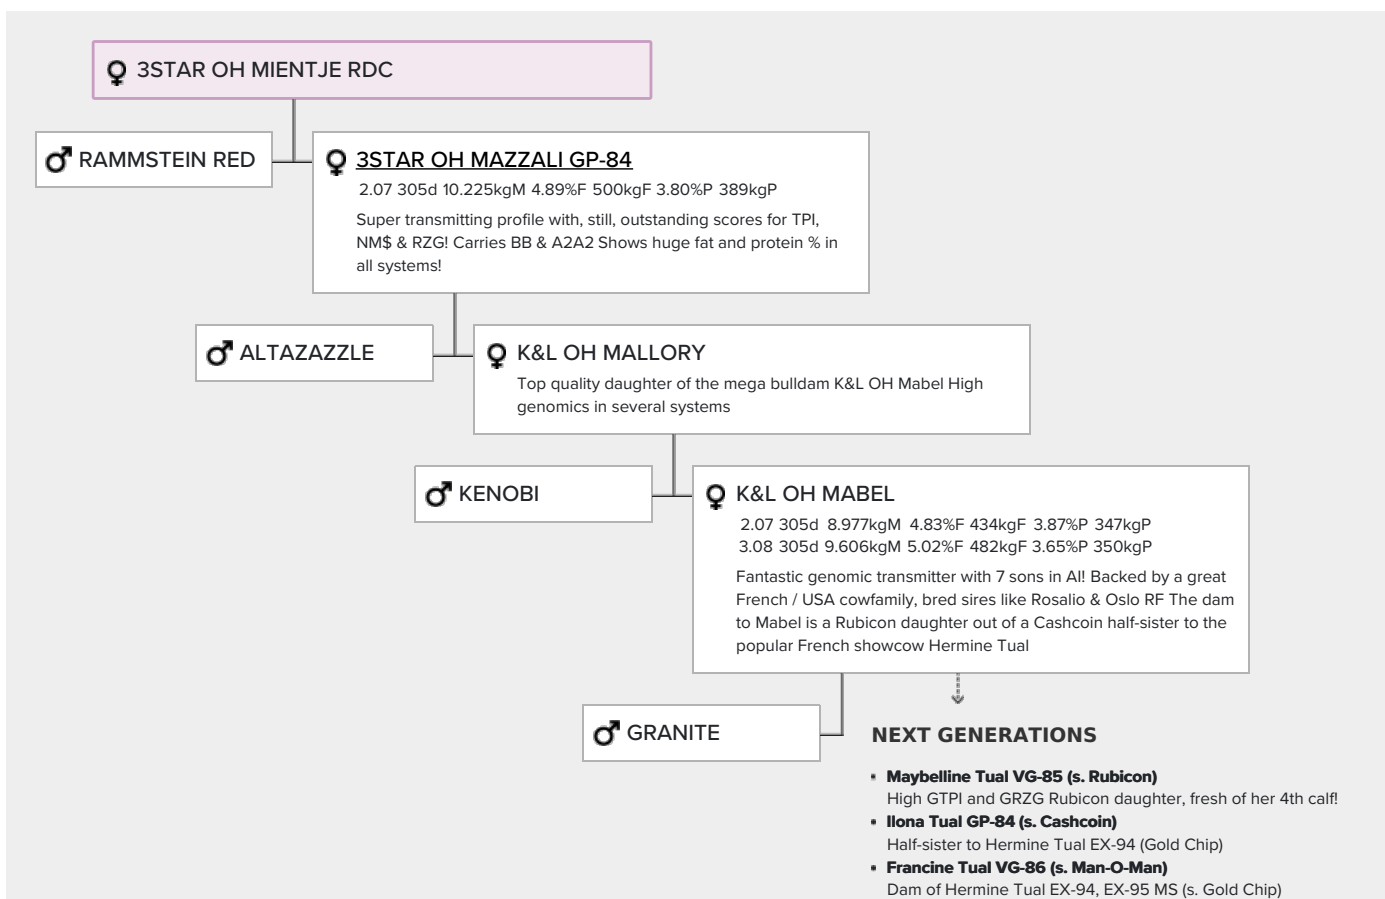

3STAR OH Mazzali GP-84

K&L OH Mabel

Maybelline Tual VG-85

Hermine Tual, family of Maybelline

Jeta Commotion Cupid-ET VG-88

Rammstein Red x GP-84 AltaZazzle x Kenobi x Granite x VG-85 Rubicon x GP-84 Cashcoin x VG-86 Man-O-Man x VG-86 Shottle x GP-84 Finley x Brett

- Red carrier Rammstein daughter from the K&L OH Mabel cow family
- Highest daughter of 3STAR OH Mazzali based on RZG: extremely high on R&W basis on RZG, GTPI and NVI!

GENOMICS

Genomic index DEU: **+149 GRZG** (2024-09)

Production	947 M	0.42%F	0.18%P	85 F	53 P	146 RZM
Health	112 RZN	110 RZS	104 RZR	119 RZGes	2192 RZ€	
Type	96 KÖR	105 MTY	107 EUT	114 FUN	112 RZE	

Genomic index USA: **+2930 GTPI** (2024-08)

Production	1215 M	0.15%F	0.11%P	86 F	68 P	979 NM
Health	+5.0 PL	2.79 SCS	-0.7 DPR			
Type	1.45 UDC	0.77 F&L	1.17 PTAT			

Genomic index NLD: **+314 GNVI** (2024-08; B&W)

Production	1344 M	0.41%F	0.20%P	99 F	67 P	585 INET
Health	449 LVD	103 UGH	107 CGT	102 VRU		
Type	95 FR	98 RB	110 UI	103 BE	105 TOT	

PEDIGREE

- **Aurore Tual VG-86 (s. Shottle)**
Lifetime production : 114.950 kg milk!
- **Uvel Tual GP-84 (s. Finley)**
- **Brett Tanazany (s. Brett)**