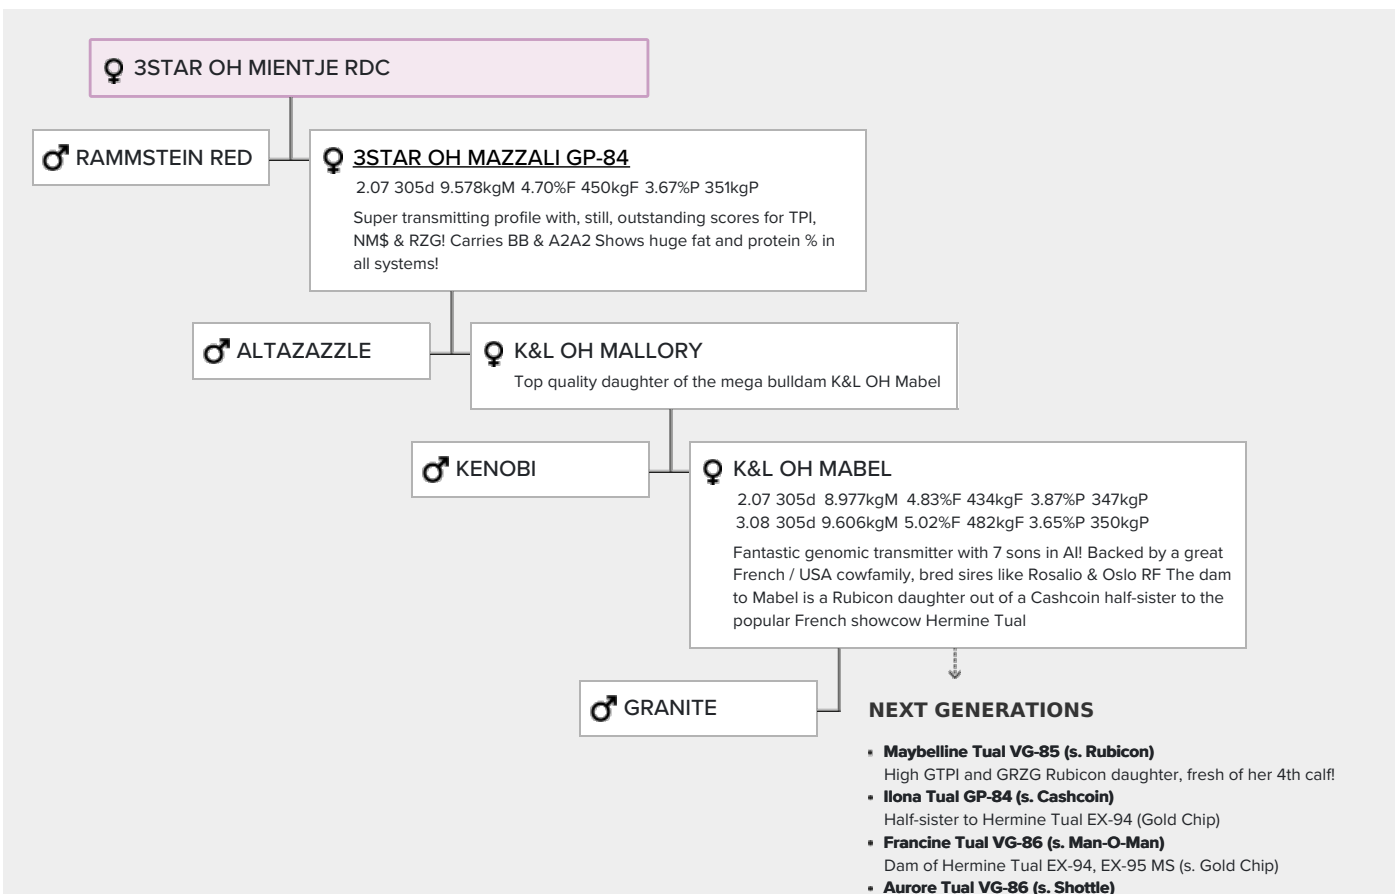

- Red carrier Rammstein daughter from the K&L OH Mabel cow family
- Highest daughter of 3STAR OH Mazzali based on RZG: extremely high on R&W basis on RZG, GTPI and NVI!

GENOMICS

Genomic index DEU: **+151 GRZG** (2024-04)

Production	998 M	0.42%F	0.18%P	87 F	54 P	147 RZM
Health	113 RZN	110 RZS	103 RZR	121 RZGes	2266 RZ€	
Type	96 KÖR	107 MTY	106 EUT	115 FUN	113 RZE	

Genomic index USA: **+2912 GTPI** (2024-04)

Production	1143 M	0.14%F	0.10%P	86 F	66 P	970 NM
Health	+5.2 PL	2.79 SCS	-0.7 DPR			
Type	1.41 UDC	0.69 F&L	1.18 PTAT			

Genomic index NLD: **+302 GNV** (2024-04; B&W)

Production	1303 M	0.43%F	0.21%P	99 F	67 P	501 INET
Health	473 LVD	103 UGH	107 CGT	101 VRU		
Type	95 FR	98 RB	109 UI	103 BE	105 TOT	

PEDIGREE

Lifetime production : 114.950 kg milk!