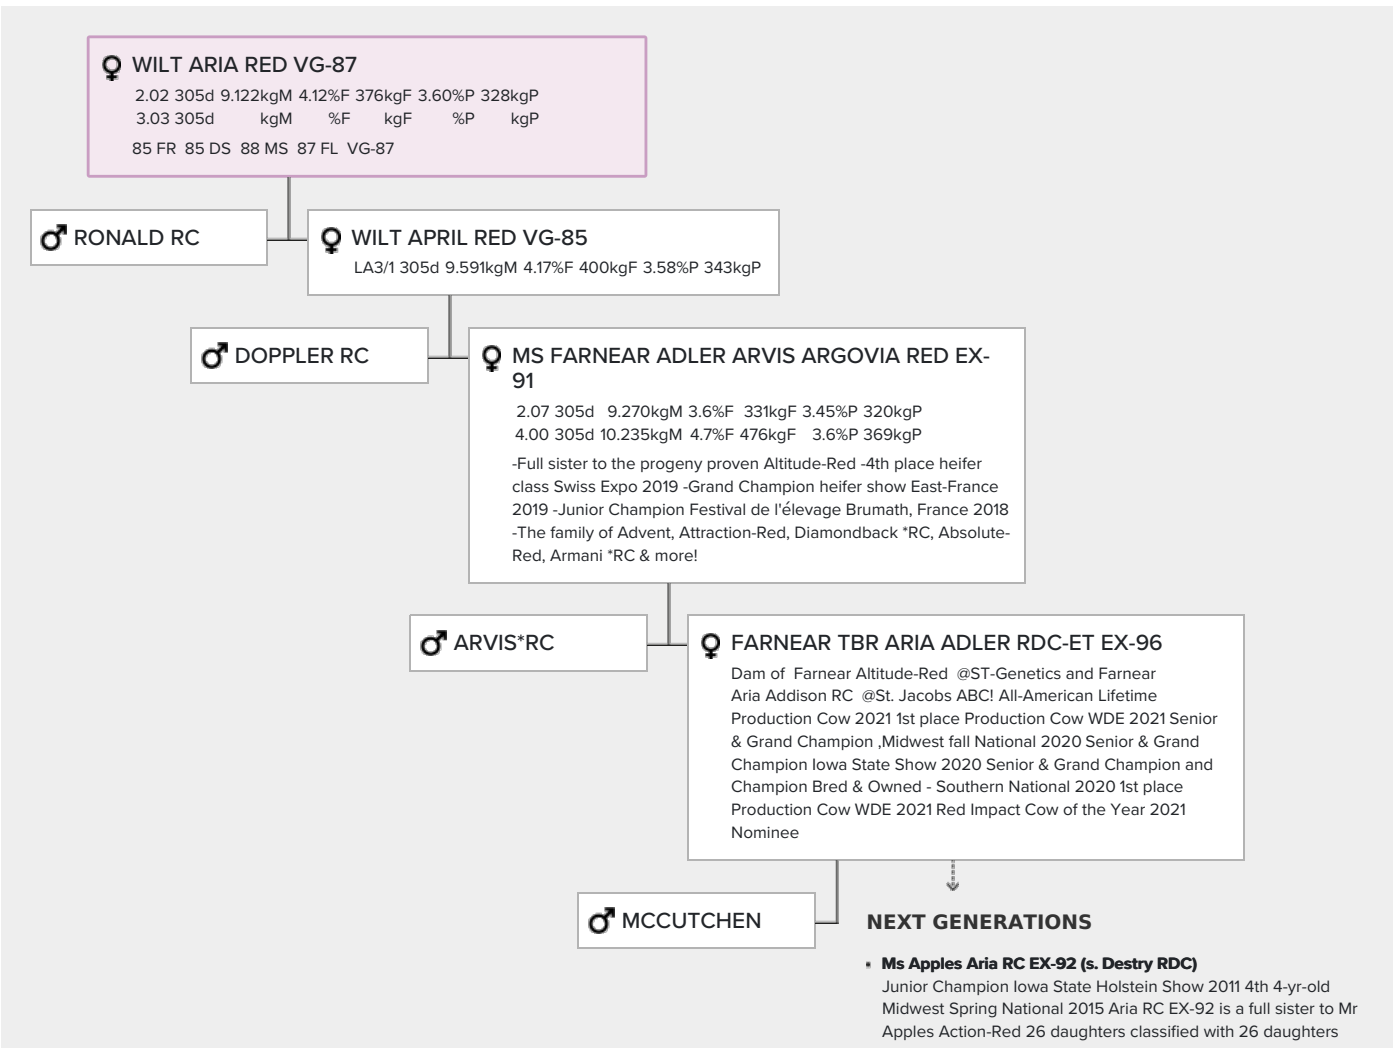

Wilt Aria Red VG-87

Ms Farnear Adler Arvis Argovia EX-91

Farnear-Tbr Aria Adler EX-96

Ms Apples Aria RC EX-92

KHW Regiment Apple-Red EX-96

VG-87 Ronald RC x VG-85 Doppler RC x EX-91 Arvis*RC x EX-96 McCutchen x EX-92 Destry RDC x EX-96 Regiment x EX-95 Durham x EX-93 Prelude x EX-94 Jubilant RF x EX-96 Marquis King

11th Generation VG/EX!

GENOMICS

Genomic index USA: +2319 GTPI (2024-12)

Production	172 M	0.02%F	0.06%P	12 F	20 P	357 NM
Health	+3.7 PL	2.69 SCS	-1.5 DPR			
Type	1.32 UDC	1.19 F&L	1.21 PTAT			

PEDIGREE

scored VG and 7 scored EX so far!

- **KHW Regiment Apple-Red EX-96 (s. Regiment)**
Awesome brood- and showcow! Premium Breeder WDE
2017&2019 Show Winnings GRAND WORLD DAIRY EXPO R&W
2011 RES. GRAND ROYAL R&W 2009 1ST MATURE COW
WORLD DAIRY EXPO R&W 2011 1ST 5-YR ROYAL R&W 2009
1ST JR.2-YR WORLD DAIRY EXPO 2006
- **Kamps-Hollow Durham Altitude RDC EX-95 (s. Durham)**
Dam to Advent-Red, Jotan-Red & Acme RC
- **Clover-Mist Alisha RDC EX-93 (s. Prelude)**
- **Clover-Mist Augy Star RDC EX-94 (s. Jubilant RF)**
- **D-R-A August EX-96 (s. Marquis King)**