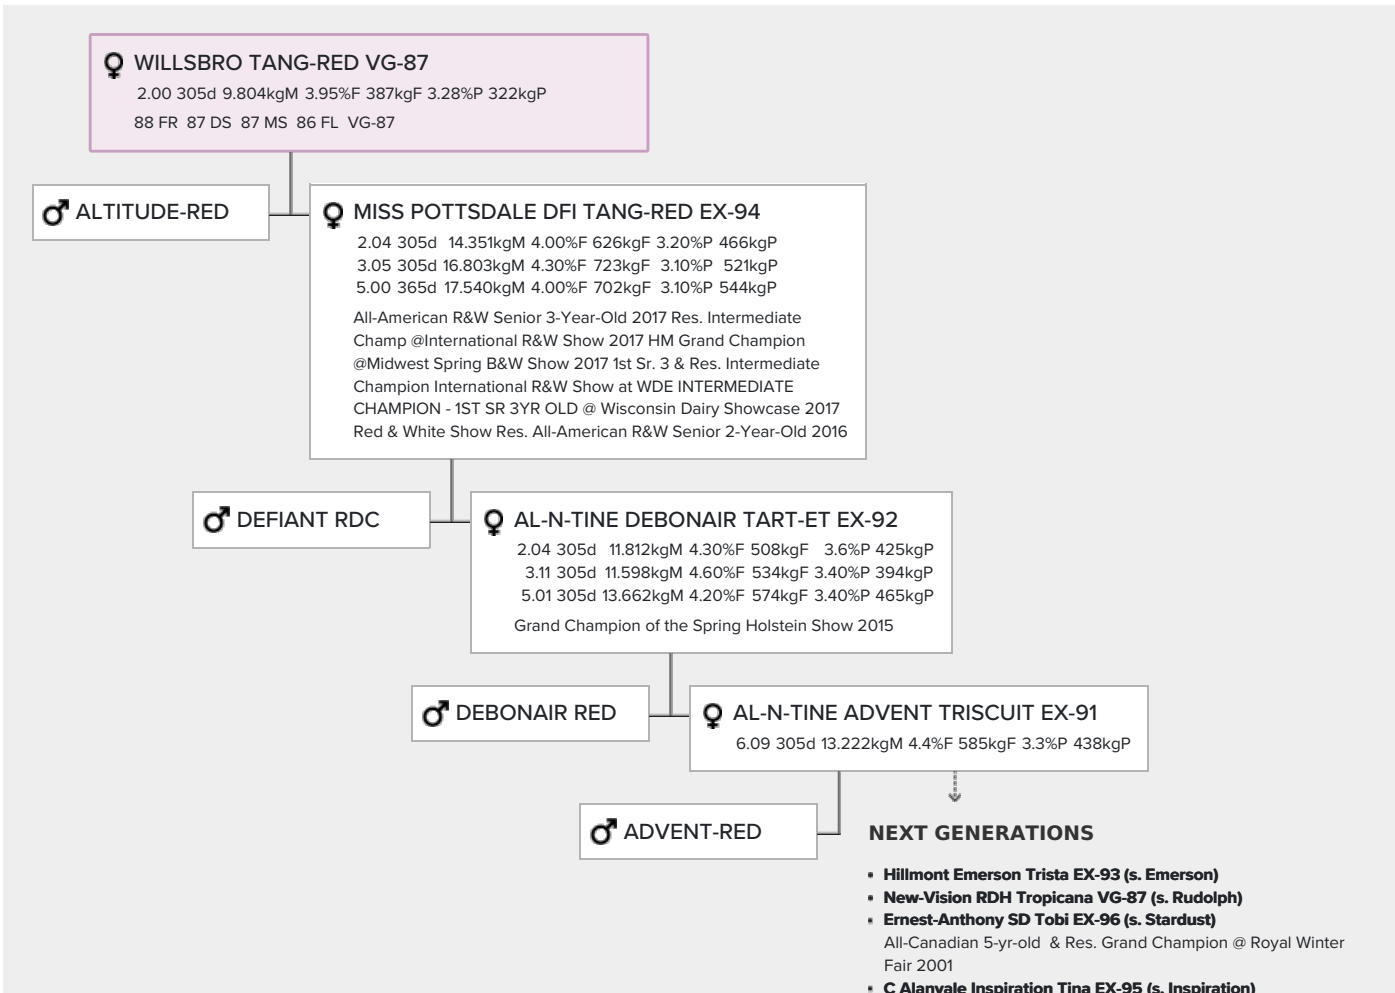

Ms Pottsdale Defiant Tang Red EX-94

Ernest-Anthony SD Tobi EX-96

VG-87 Altitude-Red x EX-94 Defiant RDC x EX-92 Debonair Red x EX-91 Advent-Red x EX-93 Emerson x VG-87 Rudolph x EX-96 Stardust x EX-95 Inspiration x VG-85 Sheik

One of the few Tang Red EX-94 offspring in Europe!

Fancy **Altitude-Red** from the All-American R&W Senior 3-Year-Old 2017

GENOMICS

Genomic index USA: **+1905 GTPI** (2024-08)

Production	-584 M	0.09%F	0.05%P	1 F	-7 P	-249 NM
Health	-0.9 PL	3.19 SCS	-2.5 DPR			
Type	1.59 UDC	1.02 F&L	2.68 PTAT			

PEDIGREE

Res. All-American Mature Cow 1996 & 1995 HM. All-American Jr.
2-Yr 1991 1st Jr. 3-Yr 1992 Royal Winter Fair
▪ **Alanvale Puget Anetia VG-85 (s. Sheik)**