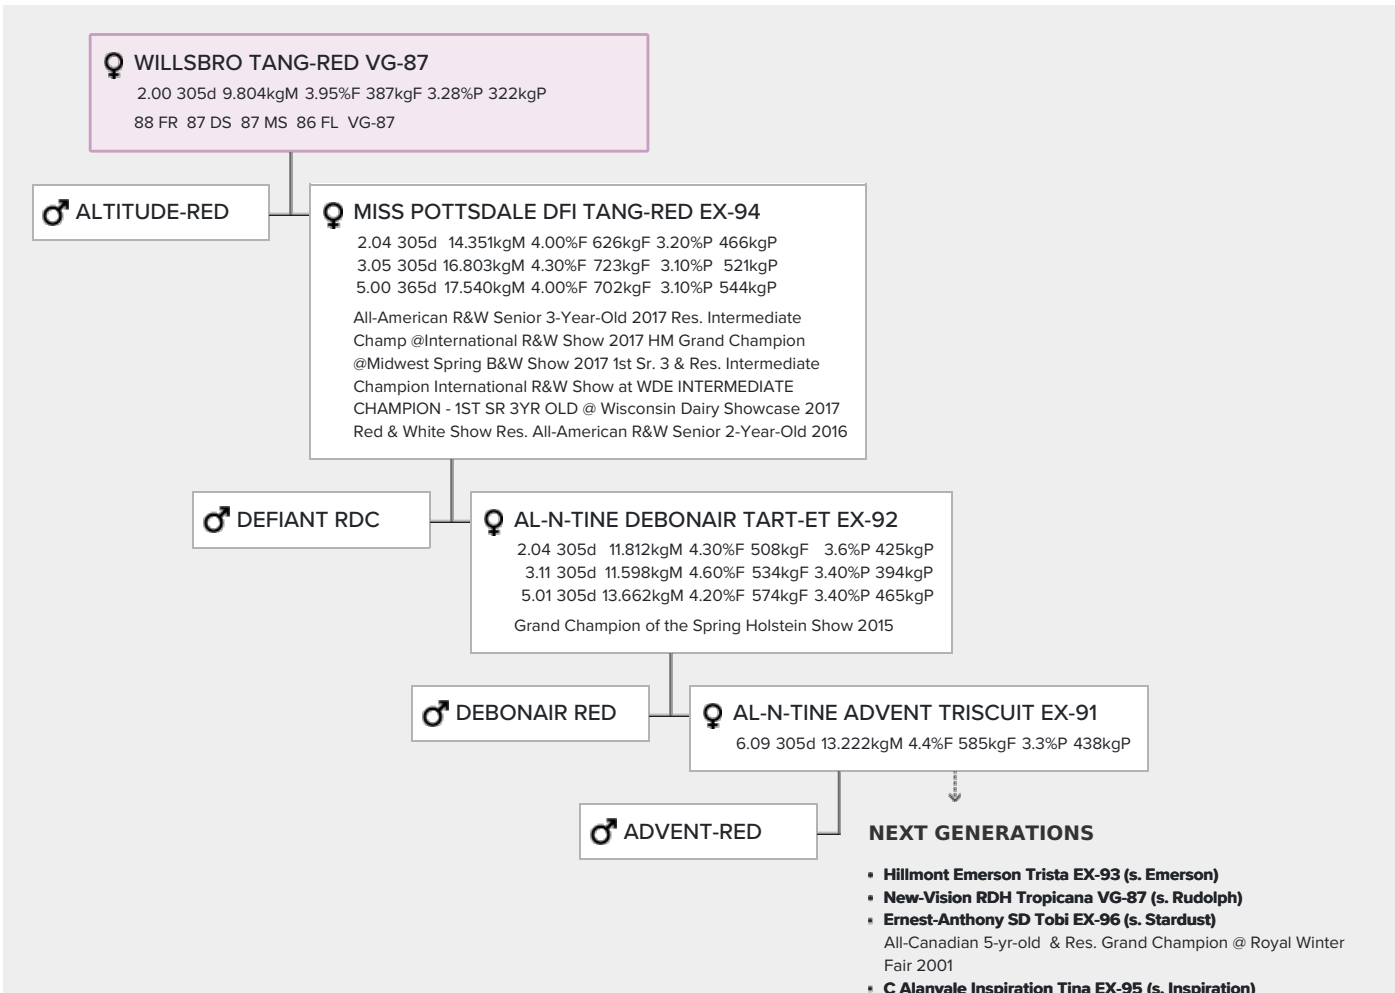

Ms Pottsdale Defiant Tang Red EX-94

Ernest-Anthony SD Tobi EX-96

VG-87 Altitude-Red x EX-94 Defiant RDC x EX-92 Debonair Red x EX-91 Advent-Red x EX-93 Emerson x VG-87 Rudolph x EX-96 Stardust x EX-95 Inspiration x VG-85 Sheik

One of the few Tang Red EX-94 offspring in Europe!

Fancy **Altitude-Red** from the All-American R&W Senior 3-Year-Old 2017

GENOMICS

Genomic index USA: **+1873 GTPI** (2024-04)

Production	-637 M	0.08%F	0.04%P	-3 F	-10 P	-285 NM
Health	-1.1 PL	3.21 SCS	-2.5 DPR			
Type	1.51 UDC	0.91 F&L	2.56 PTAT			

PEDIGREE

Res. All-American Mature Cow 1996 & 1995 HM. All-American Jr.
2-Yr 1991 1st Jr. 3-Yr 1992 Royal Winter Fair
▪ **Alanvale Puget Anetia VG-85 (s. Sheik)**