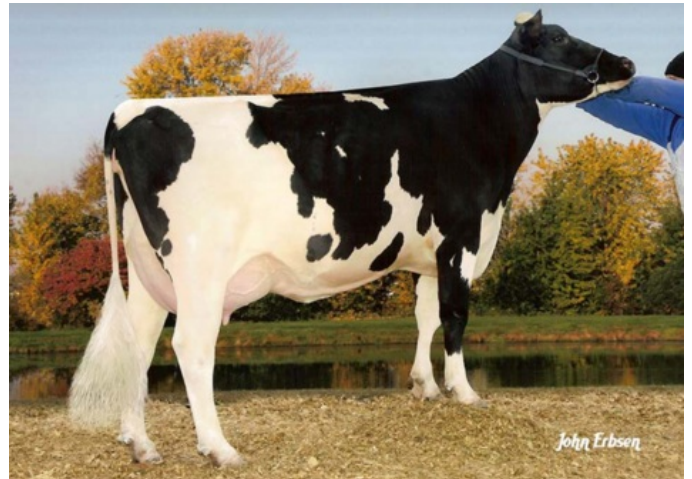

PR Shauny VG-88

Pine-Tree Missy Miranda VG-86

Ranger x VG-88 Modesty x GP-83 McCutchen x VG-87 Man-O-Man x EX-92 Planet x VG-86 Shottle x VG-86 O Man x EX-92 Rudolph x EX-90 Bell Elton x VG-87 Mandingo

Direct daughter from Shauny