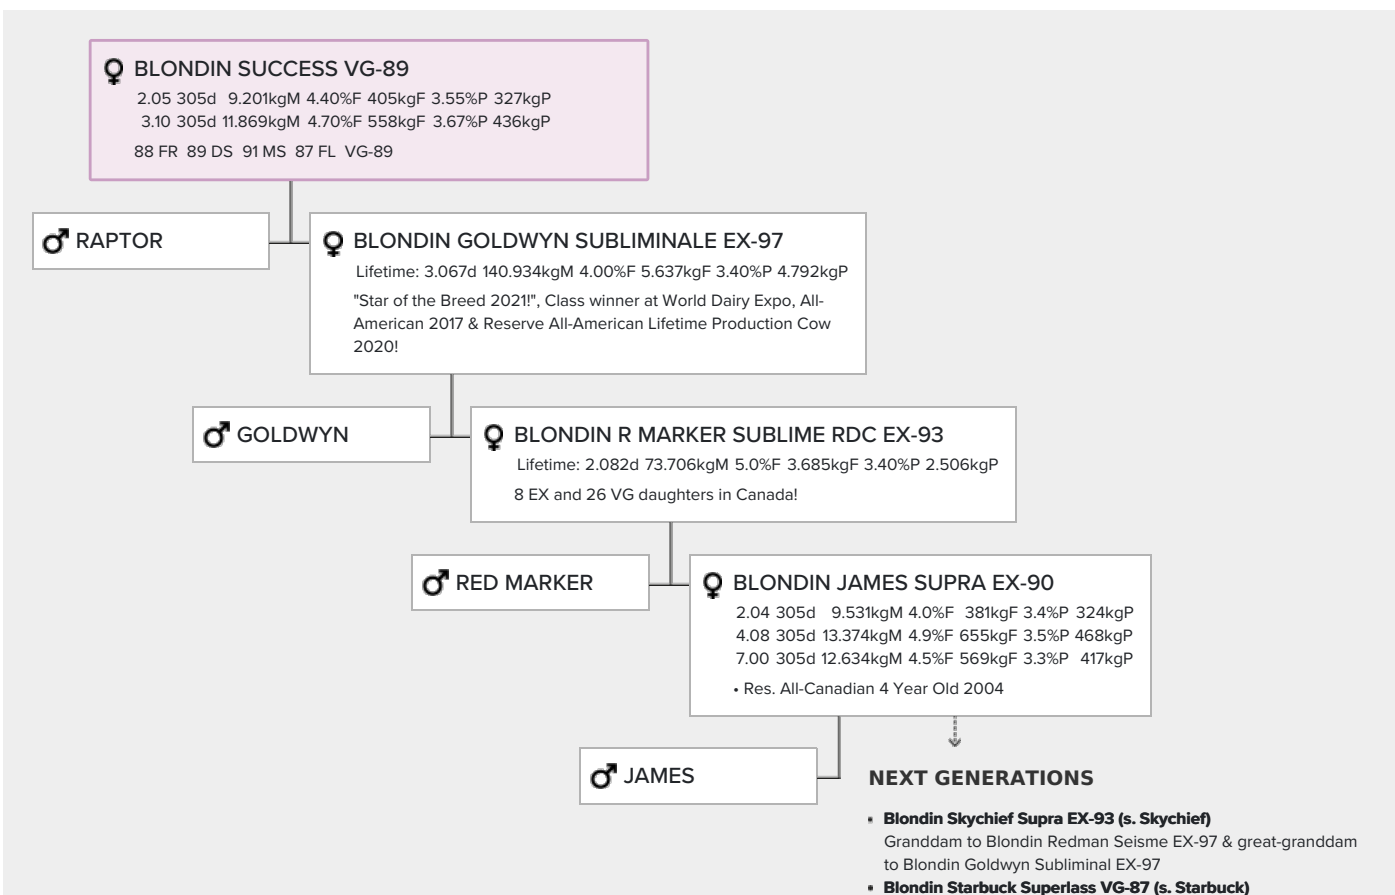

Blondin Success VG-89

Blondin Success VG-89

Blondin Goldwyn Subliminale EX-97

Blondin Goldwyn Subliminale EX-97

Blondin Goldwyn Subliminale EX-97

VG-89 Raptor x EX-97 Goldwyn x EX-93 Red Marker x EX-90 James x EX-93 Skychief x VG-87 Starbuck x VG-87 Warden x VG-85 Tempo x VG-85 Perseus Mark x EX Angelo

- First Place intermediate + Res. Best Udder @Rundveeshow Noord
- Direct daughter from the "Star of the Breed 2021" Blondin Goldwyn Subliminale EX-97: first in her class @ World Dairy Expo & All American 2017!
- Amazing Canadian pedigree with tremendous showtype and high milkproduction!
- Same family as Blondin Redman Seisme EX-97, 3x Grand Champion R&W Show Royal Winter Fair and Grand Champion R&W at the World Dairy Expo 2010 & 2012!
- Co-owned with GenHotel

GENOMICS

Genomic index USA: +2094 GTPI (2024-08)

Production	-804 M	0.24%F	0.09%P	28 F	-2 P	-38 NM
Health	-0.7 PL	2.81 SCS	-1.5 DPR			
Type	1.22 UDC	0.60 F&L	1.83 PTAT			

PEDIGREE

- **Diamond Hill Warden Lass VG-87 (s. Warden)**
  - **Diamond Hill Tempo Misty VG-85 (s. Tempo)**
  - **Diamond Hill Poplar B VG-85 (s. Perseus Mark)**
- Next dam : Brought Lea Poplar EX-CAN 2\*
- **Broughton Lea Poplar EX (s. Angelo)**