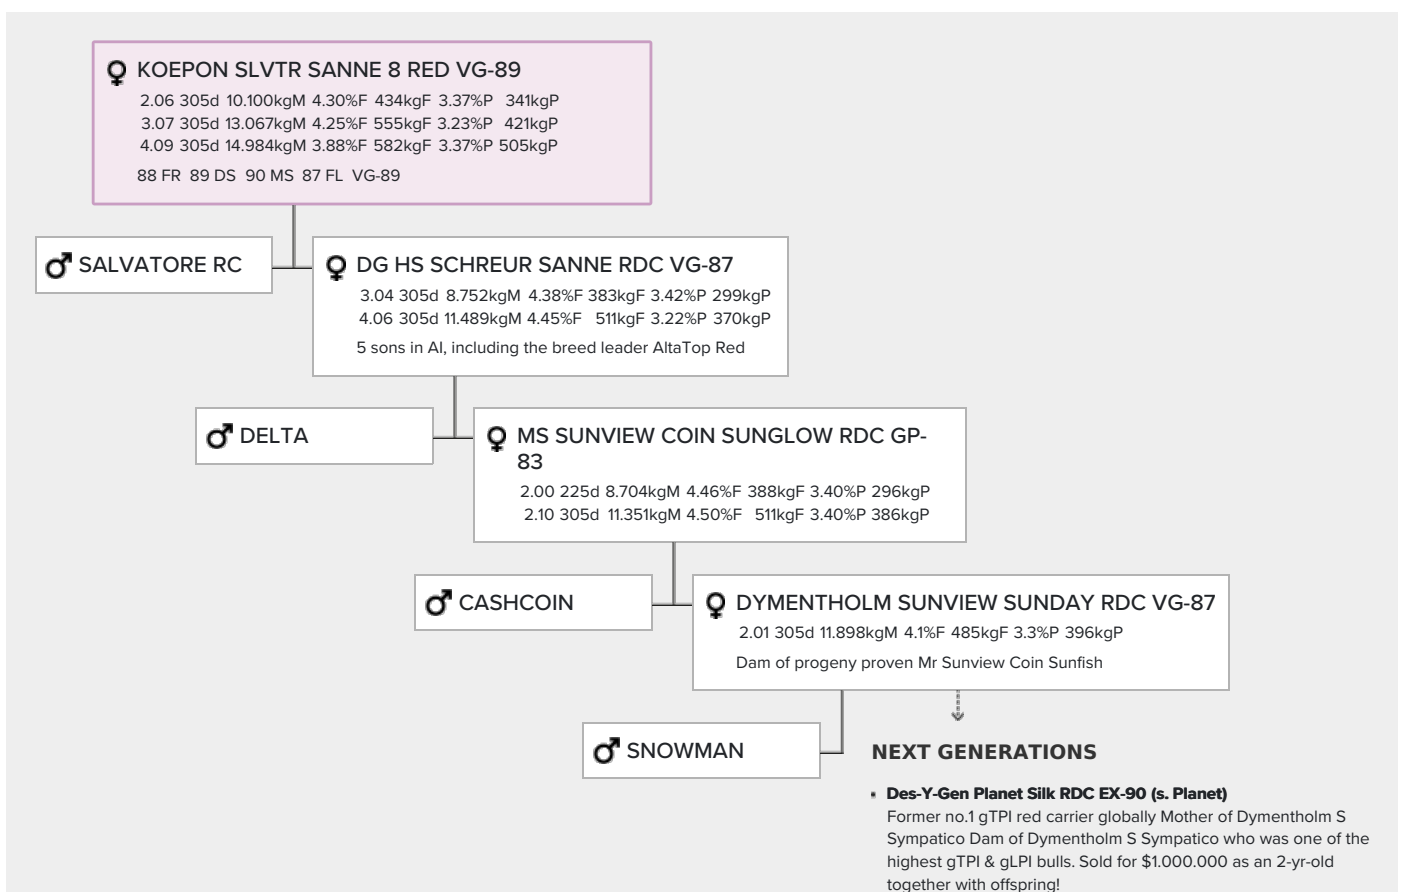

One of the highest R&W heifers for GTPI in Europe, full sister to AltaTop Red.

From the Des-I-Gen Planet Silk / Gen-I-Beq Goldwyn Secret family

Bulls such as Sympatico, Secure, Mr Savage & Laron P also hail from this family

GENOMICS

Genomic index DEU: **+131 GRZG** (2024-04)

Production	724 M	0.15%F	-0.11%P	45 F	14 P	118 RZM
Health	116 RZN	115 RZS	108 RZR	113 RZGes	1229 RZ€	
Type	103 KÖR	115 MTY	116 EUT	114 FUN	123 RZE	

Genomic index USA: **+2510 GTPI** (2024-04)

Production	599 M	0.05%F	0.00%P	38 F	18 P	565 NM
Health	+4.4 PL	2.76 SCS	+0.3 DPR			
Type	1.22 UDC	1.06 F&L	1.07 PTAT			

PEDIGREE

- **Gen-1-Beq Bolton Silence RDC VG-85 (s. Bolton)**  
Sons in AI, such as Des-Y-Gen Santos & Des-Y-Gen Solero Full sister to Silence, sold for \$ 104.000
- **Gen-1-Beq Goldwyn Secret RC VG-87 (s. Goldwyn)**  
Dam to Secure Red & Mr Savage At least six excellent classified daughters Voted Red Impact Cow of the year 2011
- **Gen-1-Beq Durham Sherry VG-87 (s. Durham)**  
Granddam of the proven Red bull Schreur Laron P
- **Glen Drummond Splendor VG-86 (s. Formation)**
- **Glen Drummond Aero Flower VG-88 (s. Aerostar)**  
x EX-CAN Enhancer x EX-2E-CAN Sir Christopher