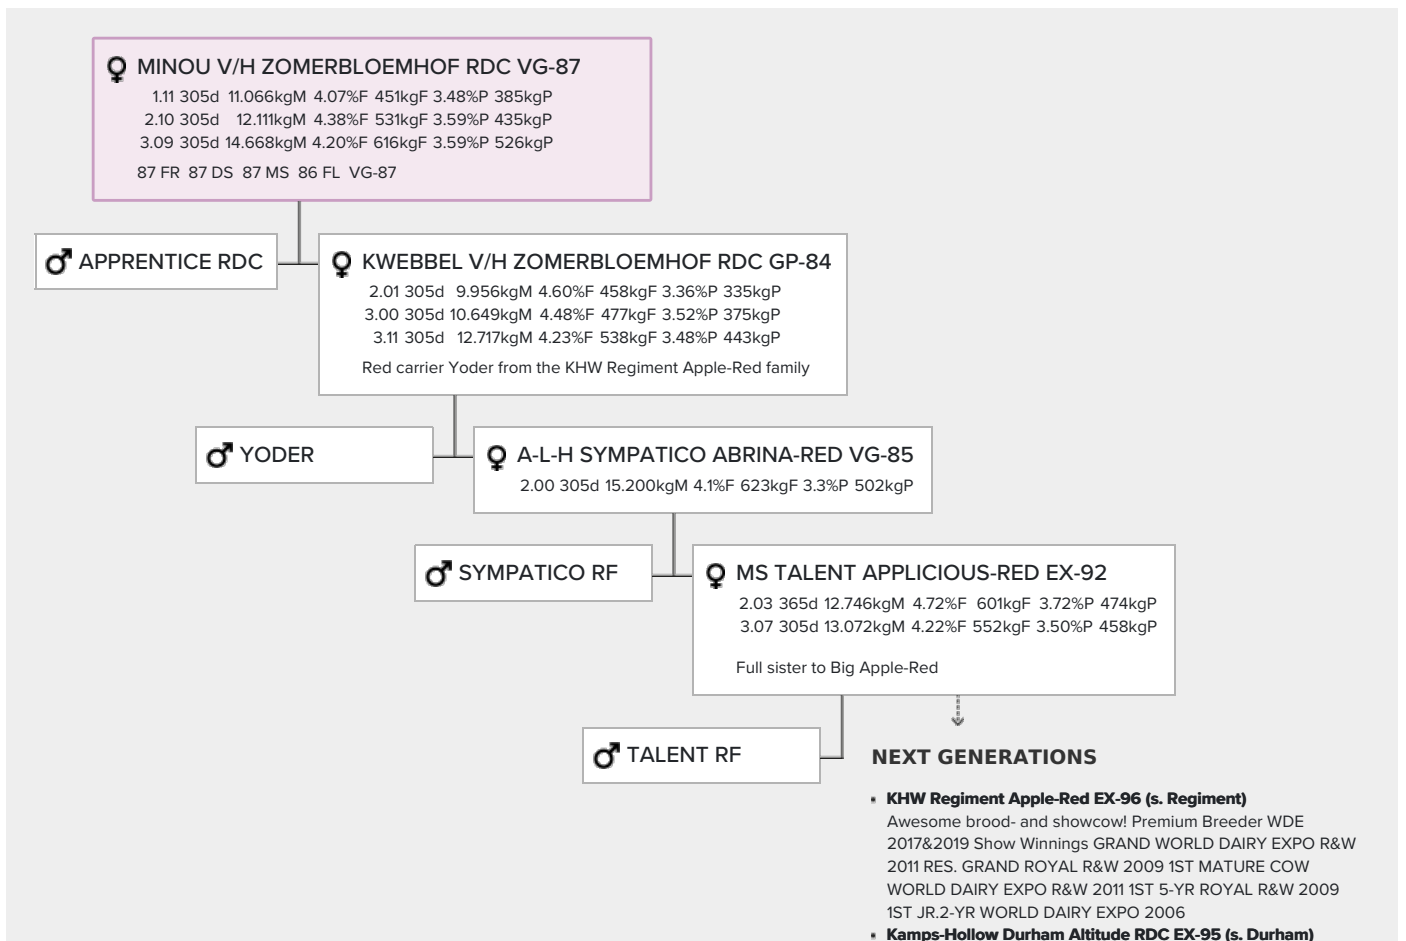

GENOMICS

Genomic index USA: **+2439 GTPI** (2024-08)

Production	555 M	0.08%F	0.04%P	41 F	27 P	489 NM
Health	+3.3 PL	2.76 SCS	+0.6 DPR			
Type	0.57 UDC	-0.14 F&L	0.28 PTAT			

Genomic index NLD: **+249 GNV** (2019-04; B&W)

Production	1355 M	-0.01%F	-0.10%P	57 F	37 P	289 INET
Health	665 LVD	107 UGH	112 CGT	104 VRU		
Type	103 FR	105 RB	110 UI	100 BE	107 TOT	

PEDIGREE

NEXT GENERATIONS

- **KHW Regiment Apple-Red EX-96 (s. Regiment)**  
Awesome brood- and showcow! Premium Breeder WDE  
2017&2019 Show Winnings GRAND WORLD DAIRY EXPO R&W  
2011 RES. GRAND ROYAL R&W 2009 1ST MATURE COW  
WORLD DAIRY EXPO R&W 2011 1ST 5-YR ROYAL R&W 2009  
1ST JR.2-YR WORLD DAIRY EXPO 2006
- **Kamps-Hollow Durham Altitude RDC EX-95 (s. Durham)**

Dam to Advent-Red, Jotan-Red & Acme RC

- **Clover-Mist Alisha RDC EX-93 (s. Prelude)**
- **Clover-Mist Augy Star RDC EX-94 (s. Jubilant RF)**
- **D-R-A August EX-96 (s. Marquis King)**
- **D-R-A Ideal Precious Leader EX-90 (s. Brutus)**