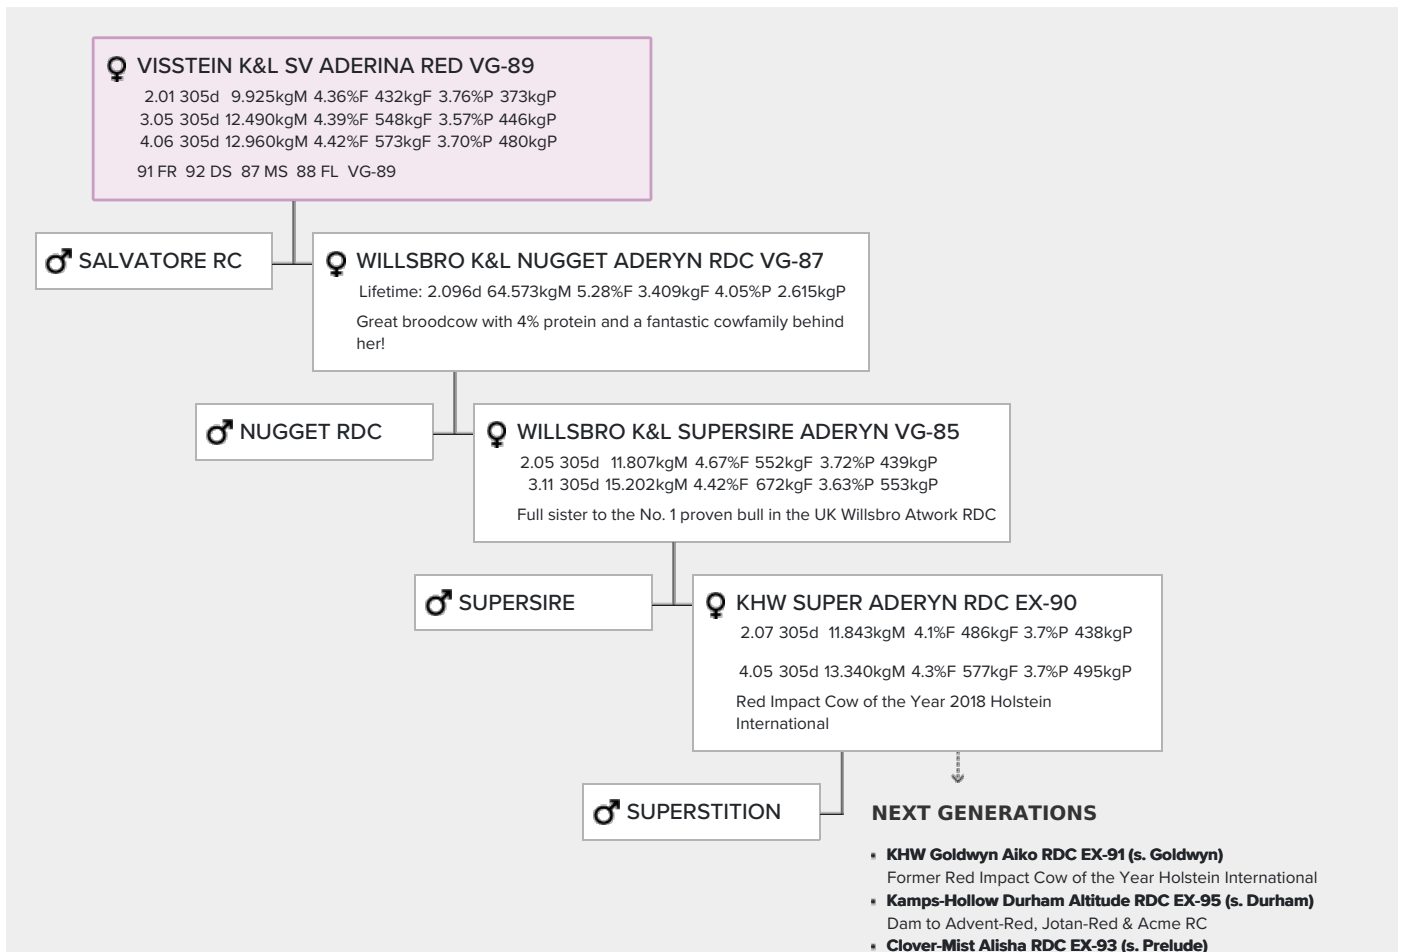

Visstein K&L SV Aderina Red VG-89

Willsbro K&L Nugget Aderyn RDC & Visstein K&L SV Aderina Red VG-89

VG-89 Salvatore Rc x VG-87 Nugget RDC x VG-85 Supersire x EX-90 Superstition x EX-91 Goldwyn x EX-95 Durham x EX-93 Prelude x EX-94 Jubilant RF x EX-96 Marquis King x EX-90 Brutus

- Calved for the 4th time on **16th February 2024**, current lifetime production: **47.309 kgM 4.76%f & 3.94%p**
- Aderina Red is the dam of Visstein K&L Money P Red and has 2 other sons and brothers in AI.
- Same family as **Advent Red, Jotan, Acme RC, Apple, Altitude and many others.**
- **This pedigree is great in everything: high genomics, show cows and three dams with title Red Impact Cow of the Year Holstein International.**

GENOMICS

Genomic index DEU: **+135 GRZG (2024-04)**

Production	544 M	0.23%F	0.04%P	45 F	23 P	122 RZM
Health	116 RZN	116 RZS	105 RZR	117 RZGes	1410 RZ€	
Type	103 KÖR	110 MTY	116 EUT	111 FUN	121 RZE	

Genomic index USA: **+2499 GTPI (2024-04)**

Production	152 M	0.10%F	0.05%P	35 F	20 P	466 NM
Health	+4.7 PL	2.70 SCS	+0.3 DPR			
Type	1.25 UDC	0.87 F&L	1.41 PTAT			

PEDIGREE

- **Clover-Mist Augy Star RDC EX-94 (s. Jubilant RF)**
- **D-R-A August EX-96 (s. Marquis King)**
- **D-R-A Ideal Precious Leader EX-90 (s. Brutus)**