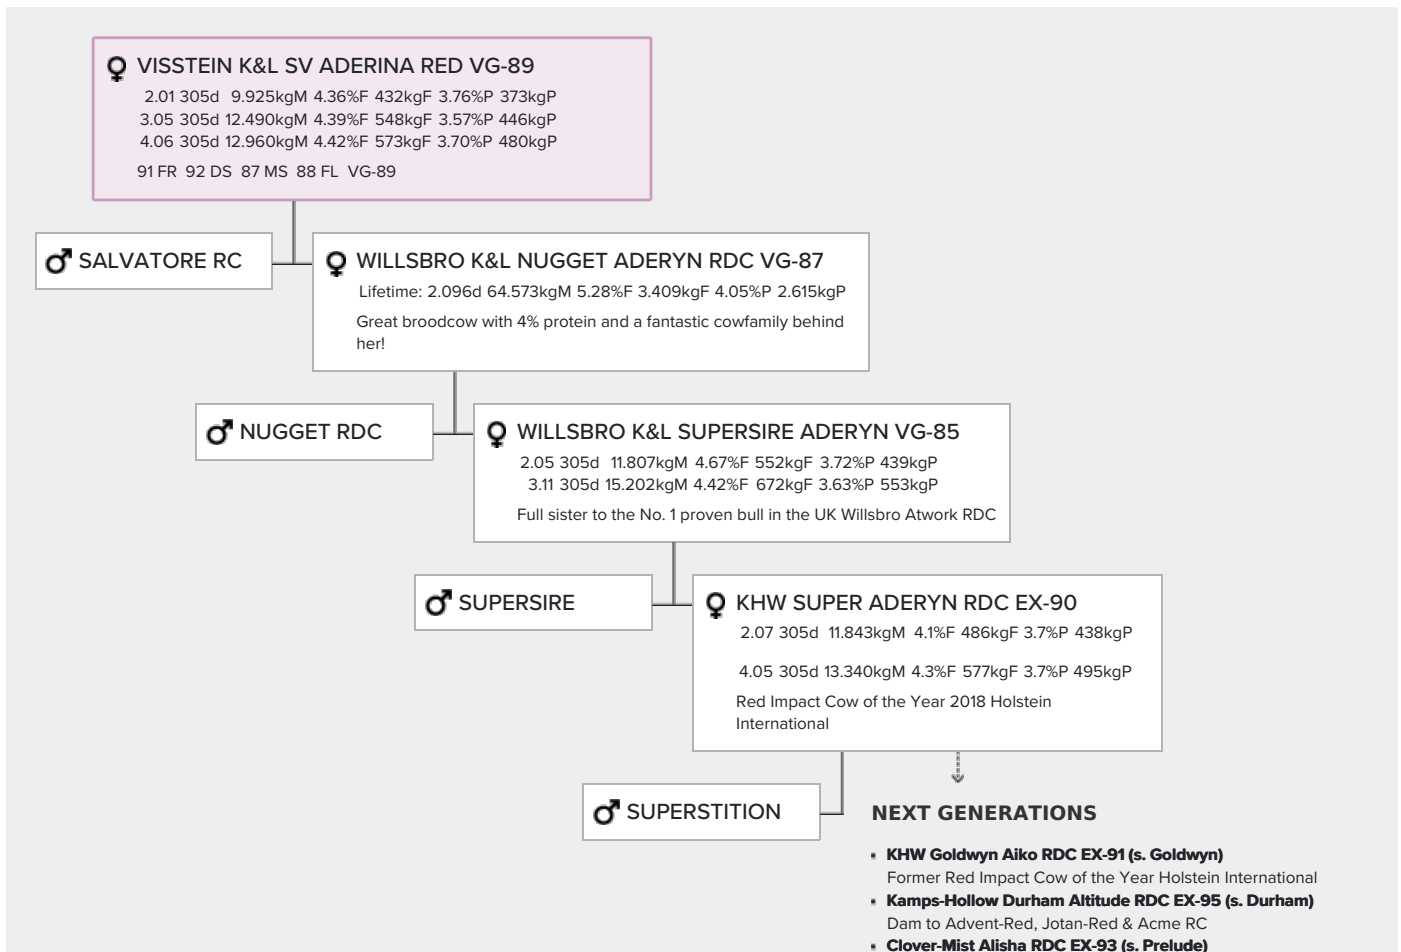

Visstein K&L SV Aderina Red VG-89

Willsbro K&L Nugget Aderyn RDC & Visstein K&L SV Aderina Red VG-89

VG-89 Salvatore Rc x VG-87 Nugget RDC x VG-85 Supersire x EX-90 Superstition x EX-91 Goldwyn x EX-95 Durham x EX-93 Prelude x EX-94 Jubilant RF x EX-96 Marquis King x EX-90 Brutus

- Calved for the 4th time on **16th February 2024**, current lifetime production: **47.309 kgM 4.76%f & 3.94%p**
- Aderina Red is the dam of Visstein K&L Money P Red and has 2 other sons and brothers in AI.
- Same family as **Advent Red, Jotan, Acme RC, Apple, Altitude and many others.**
- **This pedigree is great in everything: high genomics, show cows and three dams with title Red Impact Cow of the Year Holstein International.**

GENOMICS

Genomic index DEU: **+135 GRZG (2024-04)**

Production	544 M	0.23%F	0.04%P	45 F	23 P	122 RZM
Health	116 RZN	116 RZS	105 RZR	117 RZGes	1410 RZ€	
Type	103 KÖR	110 MTY	116 EUT	111 FUN	121 RZE	

Genomic index USA: **+2499 GTPI (2024-04)**

Production	152 M	0.10%F	0.05%P	35 F	20 P	466 NM
Health	+4.7 PL	2.70 SCS	+0.3 DPR			
Type	1.25 UDC	0.87 F&L	1.41 PTAT			

PEDIGREE

- **Clover-Mist Augy Star RDC EX-94 (s. Jubilant RF)**
- **D-R-A August EX-96 (s. Marquis King)**
- **D-R-A Ideal Precious Leader EX-90 (s. Brutus)**