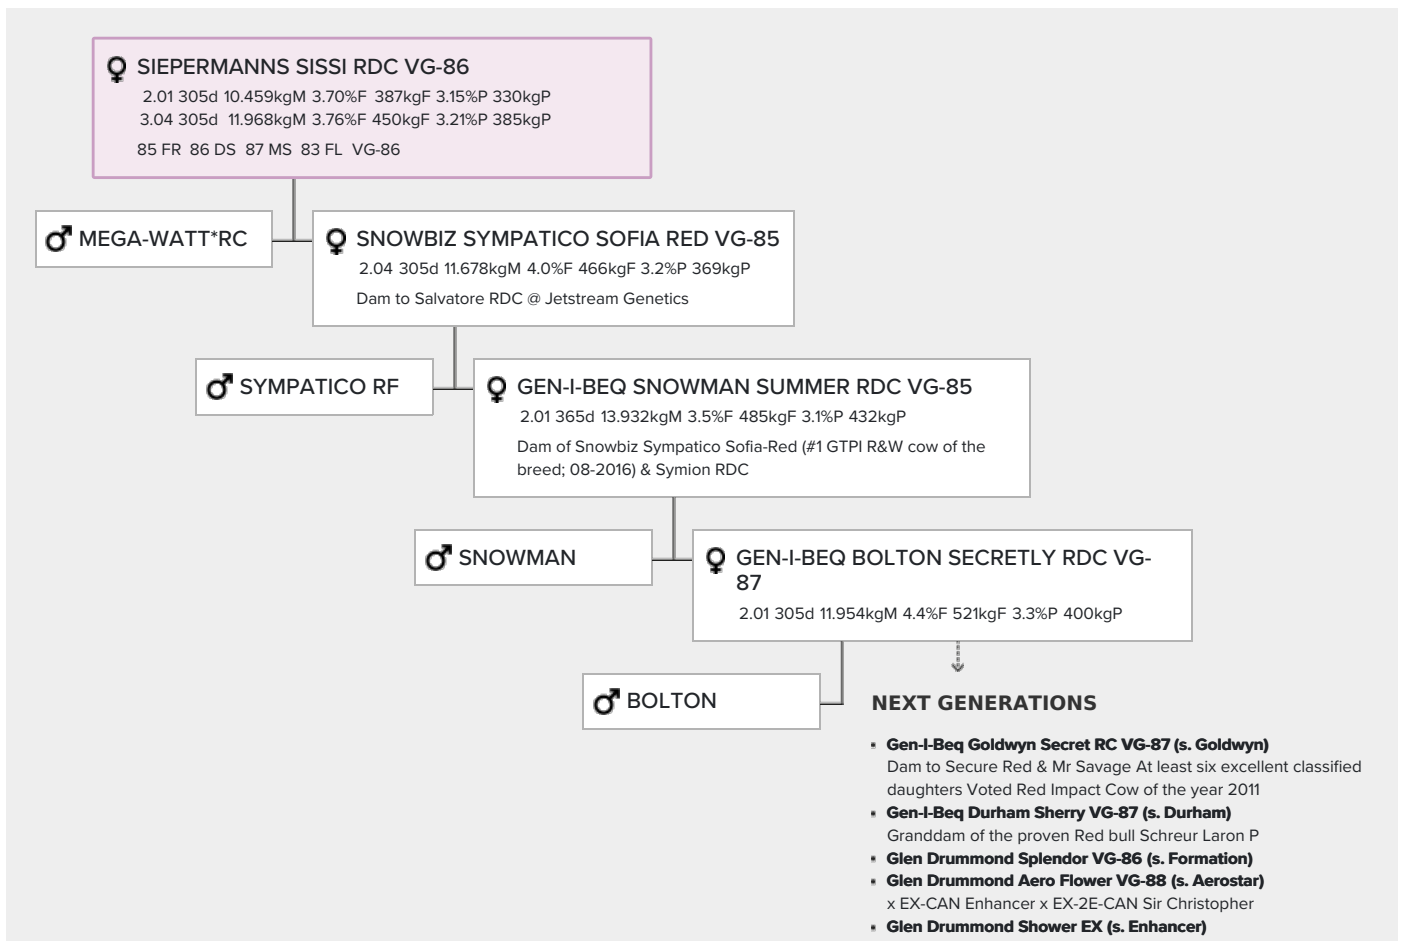

High RZG heifer!

Sister to Mr. Salvatore RDC!

This family always breeds well!

GENOMICS

Genomic index DEU: **+125 GRZG** (2023-04)

| | | | | | | |
|------------|---------|---------|---------|-----------|---------|---------|
| Production | 737 M | -0.17%F | -0.12%P | 10 F | 13 P | 108 RZM |
| Health | 116 RZN | 114 RZS | 116 RZR | 112 RZGes | 981 RZE | |
| Type | 104 KÖR | 107 MTY | 109 EUT | 112 FUN | 115 RZE | |

Genomic index NLD: **+252 GNVI** (2019-04; B&W)

| | | | | | | |
|------------|---------|---------|---------|---------|---------|----------|
| Production | 1832 M | -0.27%F | -0.14%P | 49 F | 49 P | 331 INET |
| Health | 528 LVD | 105 UGH | 110 CGT | 104 VRU | | |
| Type | 101 FR | 104 RB | 112 UI | 101 BE | 108 TOT | |

PEDIGREE

♀ SIEPERMANN SISSI RDC VG-86
 2.01 305d 10.459kgM 3.70%F 387kgF 3.15%P 330kgP
 3.04 305d 11.968kgM 3.76%F 450kgF 3.21%P 385kgP
 85 FR 86 DS 87 MS 83 FL VG-86

♂ MEGA-WATT*RC

♀ SNOWBIZ SYMPATICO SOFIA RED VG-85
 2.04 305d 11.678kgM 4.0%F 466kgF 3.2%P 369kgP
 Dam to Salvatore RDC @ Jetstream Genetics

♂ BOLTON

- NEXT GENERATIONS**
- **Gen-I-Beq Goldwyn Secret RC VG-87 (s. Goldwyn)**
 Dam to Secure Red & Mr Savage At least six excellent classified daughters Voted Red Impact Cow of the year 2011
 - **Gen-I-Beq Durham Sherry VG-87 (s. Durham)**
 Granddam of the proven Red bull Schreur Laron P
 - **Glen Drummond Splendor VG-86 (s. Formation)**
 - **Glen Drummond Aero Flower VG-88 (s. Aerostar)**
 x EX-CAN Enhancer x EX-2E-CAN Sir Christopher
 - **Glen Drummond Shower EX (s. Enhancer)**