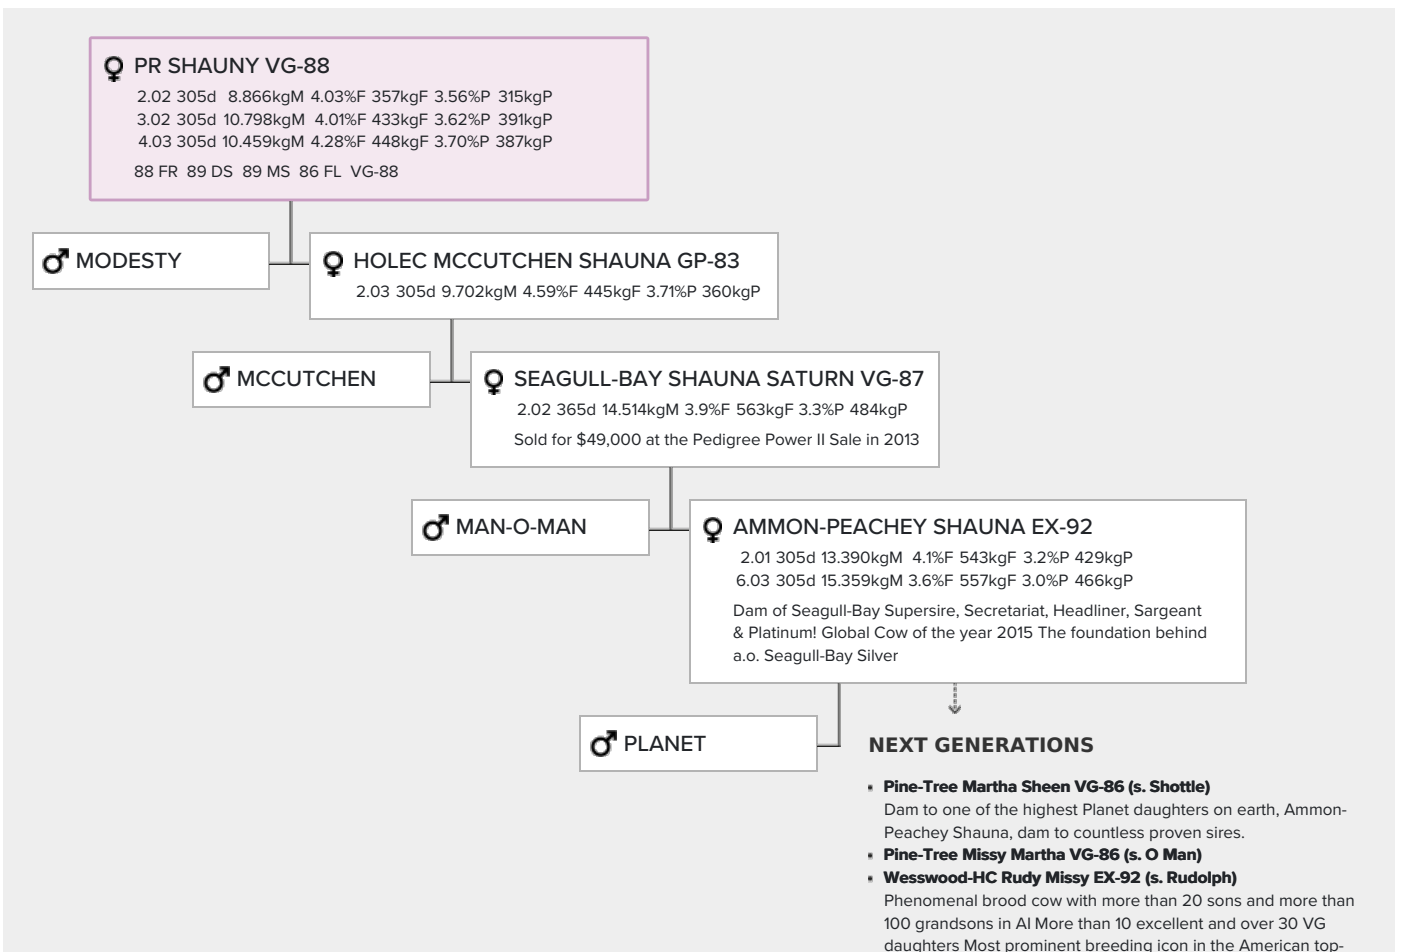

PR Shauny VG-88

Ammon-Peachey Shauna EX-92

VG-88 Modesty x GP-83 McCutchen x VG-87 Man-O-Man x EX-92 Planet x VG-86 Shottle x VG-86 O Man x EX-92 Rudolph x EX-90 Bell Elton x VG-87 Mandingo x VG-87 Astro Matt

- High GTPI Modesty great-granddaughter of Ammon-Peachey Shauna
- Shauna is the dam to bulls such as Seagull-Bay Supersire, Headliner, Sargeant, Shaw and many others
- This pedigree goes back at Wesswood-HC Rudy Missy
- Owned by the Zuidbroek family

GENOMICS

Genomic index USA: **+2265 GTPI (2024-08)**

Production	-51 M	0.03%F	0.05%P	6 F	12 P	241 NM
Health	+1.5 PL	3.06 SCS	+0.3 DPR			
Type	1.75 UDC	0.87 F&L	1.19 PTAT			

PEDIGREE

100 TPI sire list of 4-2023 Foundation behind numerous of bulls, such as Seagull Bay Supersire, Silver, Sargeant, Headliner, Platinum, Monterey, Balisto, Powerball & Missouri

- **Wesswood Elton Mimi EX-90 (s. Bell Elton)**
- **Wesswood Mandingo Ivy VG-87 (s. Mandingo)**
- **Wesswood Astro Matt Ester VG-87 (s. Astro Matt)**