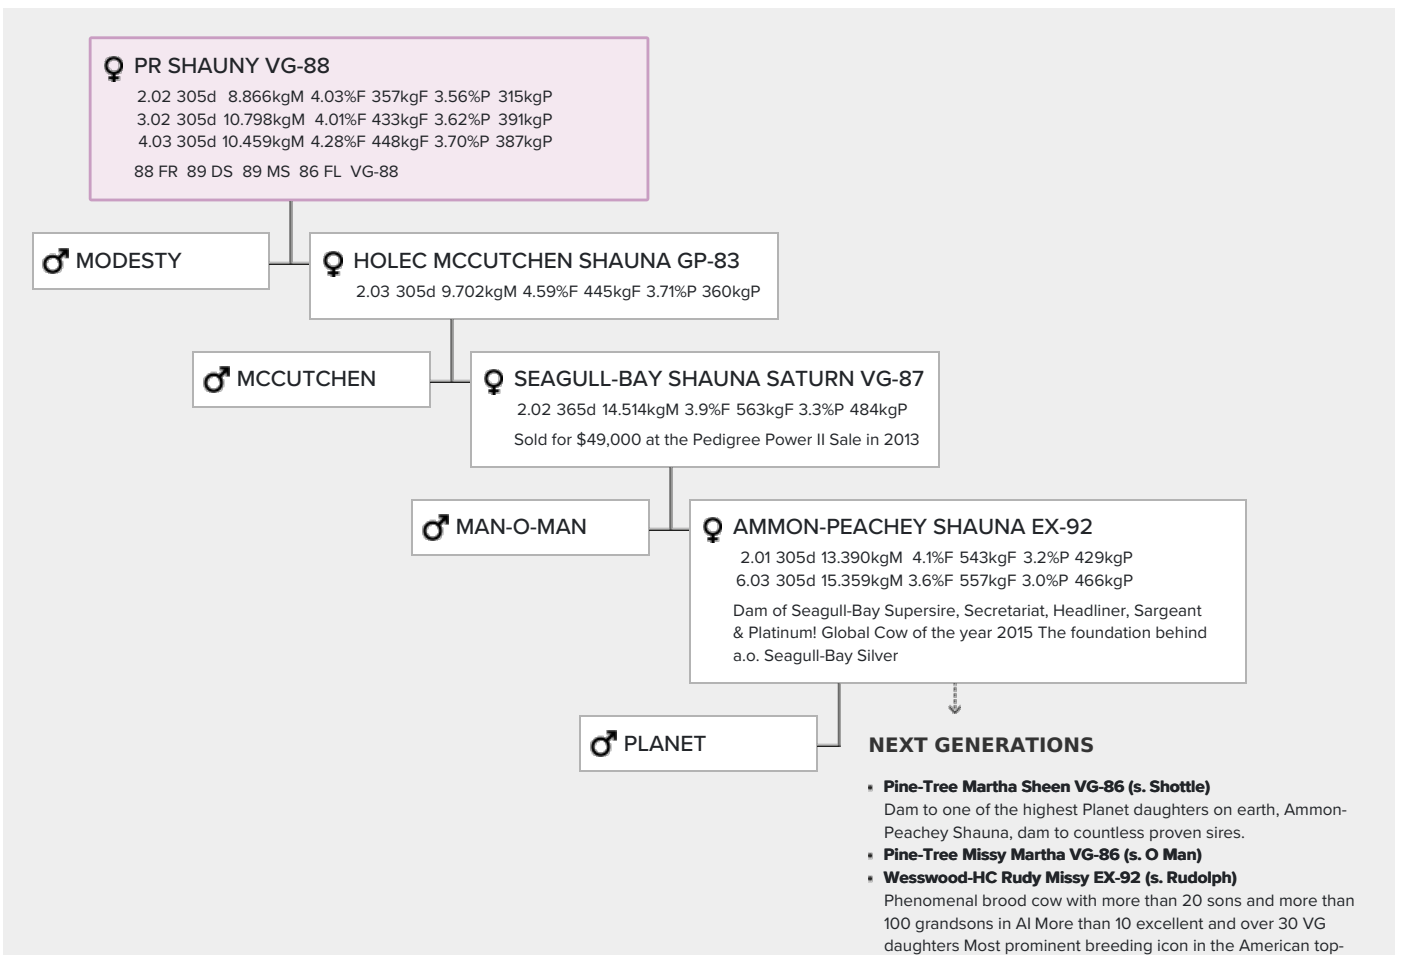

PR Shauny VG-88

Ammon-Peachey Shauna EX-92

VG-88 Modesty x GP-83 McCutchen x VG-87 Man-O-Man x EX-92 Planet x VG-86 Shottle x VG-86 O Man x EX-92 Rudolph x EX-90 Bell Elton x VG-87 Mandingo x VG-87 Astro Matt

- High GTPI Modesty great-granddaughter of Ammon-Peachey Shauna
- Shauna is the dam to bulls such as Seagull-Bay Supersire, Headliner, Sargeant, Shaw and many others
- This pedigree goes back at Wesswood-HC Rudy Missy
- Owned by the Zuidbroek family

GENOMICS

Genomic index USA: **+2265 GTPI (2024-08)**

Production	-51 M	0.03%F	0.05%P	6 F	12 P	241 NM
Health	+1.5 PL	3.06 SCS	+0.3 DPR			
Type	1.75 UDC	0.87 F&L	1.19 PTAT			

PEDIGREE

100 TPI sire list of 4-2023 Foundation behind numerous of bulls, such as Seagull Bay Supersire, Silver, Sargeant, Headliner, Platinum, Monterey, Balisto, Powerball & Missouri

- **Wesswood Elton Mimi EX-90 (s. Bell Elton)**
- **Wesswood Mandingo Ivy VG-87 (s. Mandingo)**
- **Wesswood Astro Matt Ester VG-87 (s. Astro Matt)**