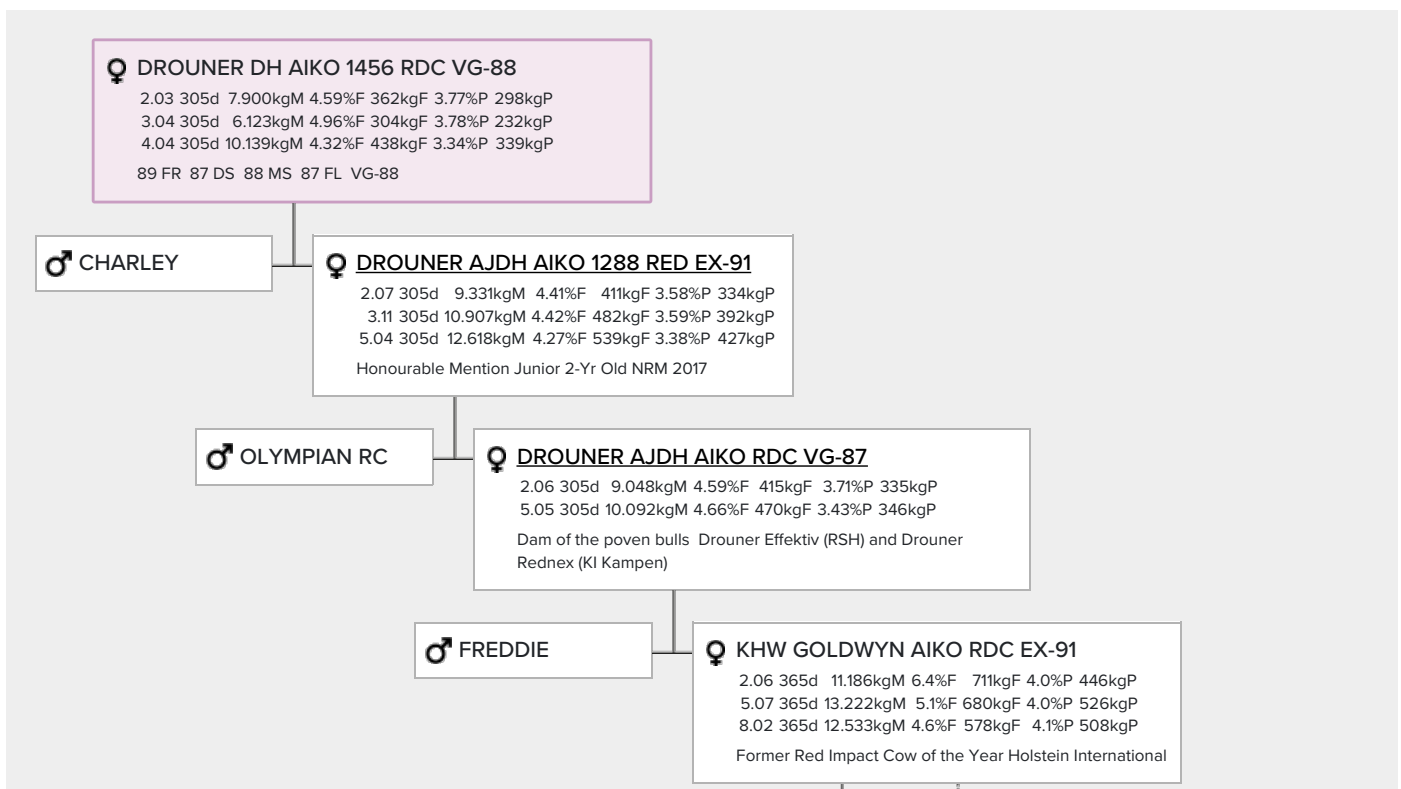

dam of the top NVI bull **Drouner Altitude Red**

Very high GTPI and GNVI with components, great health traits and very good type

Proven bulls such as Advent Red, Jotan Red, Acme RC, Perfect Aiko RC, Aikman, Big Apple and many others hail from this family as well

GENOMICS

Genomic index DEU: **+121 GRZG** (2024-04)

Production	-410 M	0.17%F	0.11%P	1 F	-4 P	98 RZM
Health	112 RZN	115 RZS	117 RZR	117 RZGes	598 RZ€	
Type	110 KÖR	104 MTY	122 EUT	108 FUN	124 RZE	

Genomic index USA: **+2391 GTPI** (2024-04)

Production	-267 M	0.06%F	0.06%P	7 F	8 P	310 NM
Health	+4.1 PL	2.71 SCS	+2.2 DPR			
Type	1.57 UDC	0.73 F&L	1.54 PTAT			

Genomic index NLD: **+280 GNVI** (2018-12; B&W)

Production	634 M	0.15%F	0.04%P	41 F	26 P	202 INET
Health	777 LVD	108 UGH	113 CGT	106 VRU		
Type	105 FR	106 RB	121 UI	104 BE	116 TOT	

PEDIGREE

↓
NEXT GENERATIONS

- **Kamps-Hollow Durham Altitude RDC EX-95 (s. Durham)**
Dam to Advent-Red, Jotan-Red & Acme RC
- **Clover-Mist Alisha RDC EX-93 (s. Prelude)**
- **Clover-Mist Augy Star RDC EX-94 (s. Jubilant RF)**
- **D-R-A August EX-96 (s. Marquis King)**
- **D-R-A Ideal Precious Leader EX-90 (s. Brutus)**
- **D-R-A Princess Lad Leader EX-90 (s. Lucifer Lad)**